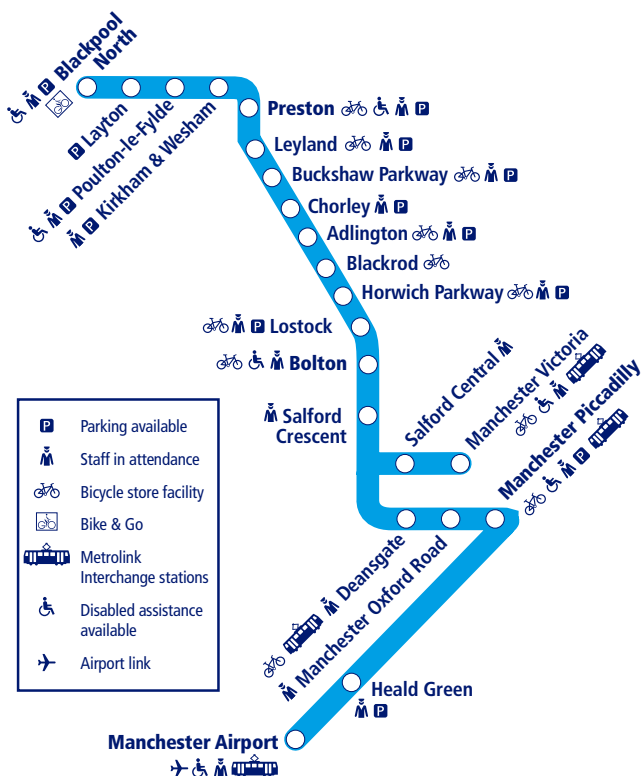

27

Train times

9 December 2018 – 18 May 2019

**Blackpool North to Manchester
Victoria/Manchester Airport.
Preston to Hazel Grove.**

This timetable shows the full service between **Blackpool North and Manchester**, including through services to **Manchester Airport**.

How to read this timetable

Look down the left hand column for your departure station. Read across until you find a suitable departure time. Read down the column to find the arrival time at your destination. Through services are shown in bold type (this means you won't have to change trains). Connecting services are shown in light type. If you travel on a connecting service, change at the next station shown in bold or if you arrive on a connecting service, change at the last station shown in bold, unless a footnote advises otherwise.