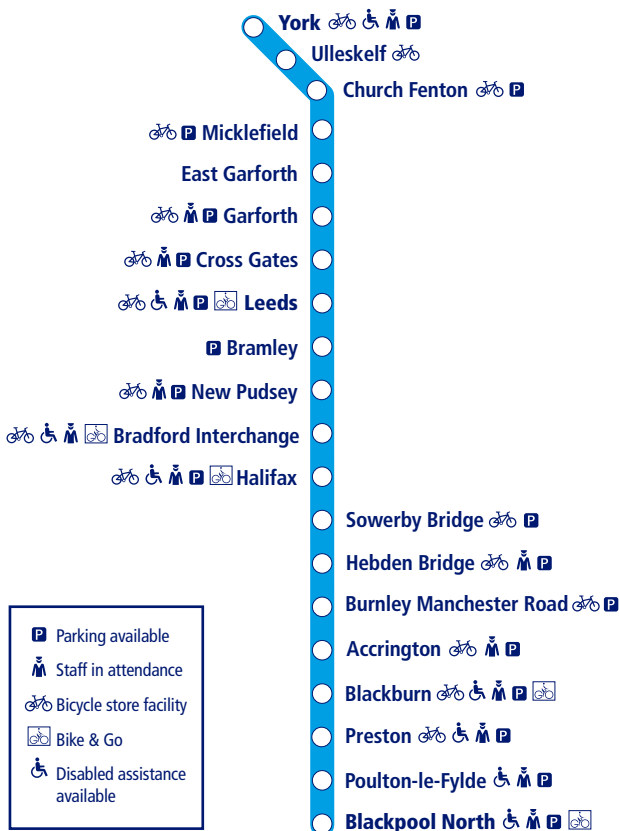

8

Train times

9 December 2018 – 18 May 2019

York/Leeds to Blackpool North

This timetable is a summary of our train services between **York/Leeds** and **Blackpool North**. Other trains also run between **York and Leeds, Leeds and Hebden Bridge, Accrington and Preston, and Preston and Blackpool**.

How to read this timetable

Look down the left hand column for your departure station. Read across until you find a suitable departure time. Read down the column to find the arrival time at your destination. Through services are shown in bold type (this means you won't have to change trains). Connecting services are shown in light type. If you travel on a connecting service, change at the next station shown in bold or if you arrive on a connecting service, change at the last station shown in bold, unless a footnote advises otherwise.

Minimum connection times

All stations have a minimum connection time of 5 minutes unless stated. York and Preston 8 minutes, and Leeds 10 minutes.

Community Rail Partnerships and community groups

We support a number of active community rail partnerships (CRPs) across our network. CRPs bring together local communities and the rail industry to deliver benefits to both, and encourage use of the lines they represent.

TrainTracker™

For up to date travel information and live departures direct to your mobile, text your station **name** or **location code** to **8 49 50**.

Customers with disabilities or restricted mobility are encouraged to contact our **Customer Experience Centre** who will book assistance for you.