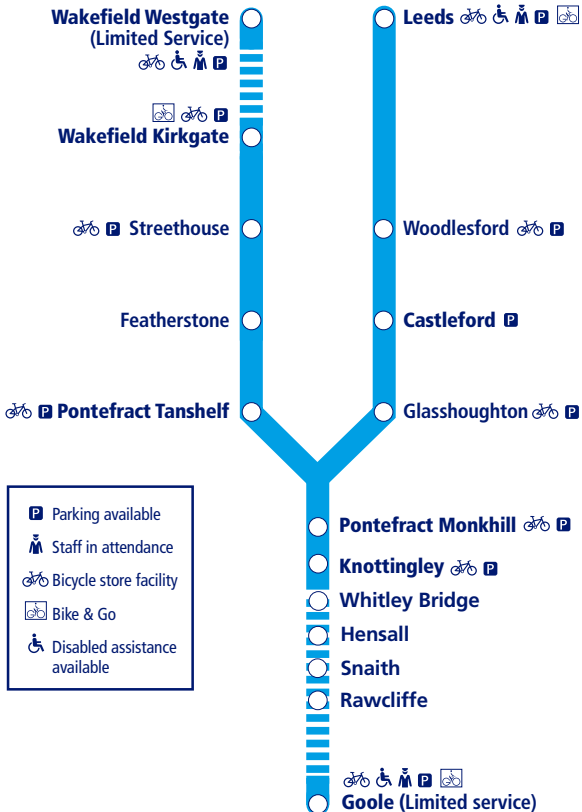

41

Train times

9 December 2018 – 18 May 2019

Leeds and Wakefield to Knottingley and Goole (Pontefract Line)

-  Parking available
-  Staff in attendance
-  Bicycle store facility
-  Bike & Go
-  Disabled assistance available

This timetable shows all train services between **Leeds and Goole via Pontefract**.

How to read this timetable

Look down the left hand column for your departure station. Read across until you find a suitable departure time. Read down the column to find the arrival time at your destination. Through services are shown in bold type (this means you won't have to change trains). Connecting services are shown in light type. If you travel on a connecting service, change at the next station shown in bold or if you arrive on a connecting service, change at the last station shown in bold, unless a footnote advises otherwise.

Minimum connection times

All stations have a minimum connection time of 5 minutes unless stated. Leeds 10 minutes, Wakefield Westgate 7 minutes and Wakefield Kirkgate 4 minutes.

Community Rail Partnerships and community groups

TrainTracker™

For up to date travel information and live departures direct to your mobile, text your station **name** or **location code** to **8 49 50**.

Customers with disabilities or restricted mobility are encouraged to contact our **Customer Experience Centre** who will book assistance for you.