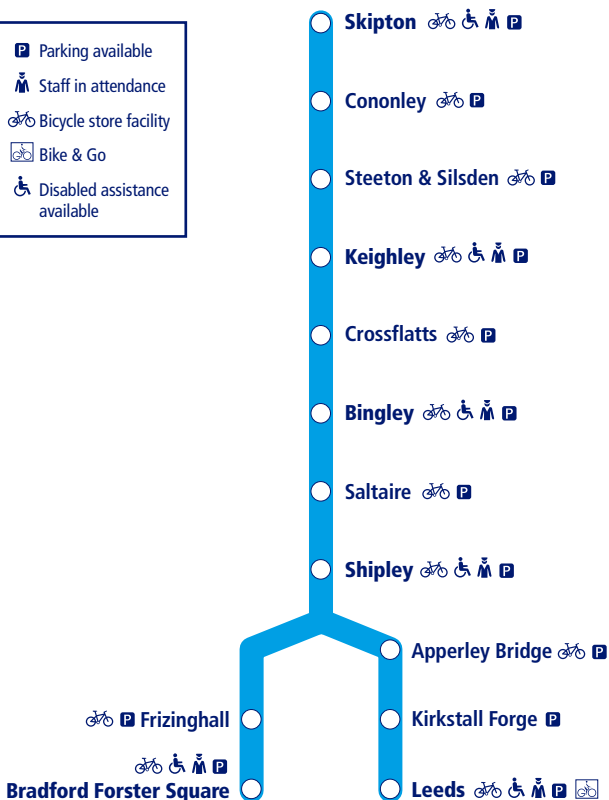

40

Train times

9 December 2018 – 18 May 2019

Skipton to Leeds and Bradford Forster Square (Airedale Line)

-  Parking available
-  Staff in attendance
-  Bicycle store facility
-  Bike & Go
-  Disabled assistance available

This timetable shows all train services between **Skipton and Leeds/Bradford Forster Square**.

How to read this timetable

Look down the left hand column for your departure station. Read across until you find a suitable departure time. Read down the column to find the arrival time at your destination. Through services are shown in bold type (this means you won't have to change trains). Connecting services are shown in light type. If you travel on a connecting service, change at the next station shown in bold or if you arrive on a connecting service, change at the last station shown in bold, unless a footnote advises otherwise.

TrainTracker™

For up to date travel information and live departures direct to your mobile, text your station **name** or **location code** to **8 49 50**.

Customers with disabilities or restricted mobility are encouraged to contact our **Customer Experience Centre** who will book assistance for you.