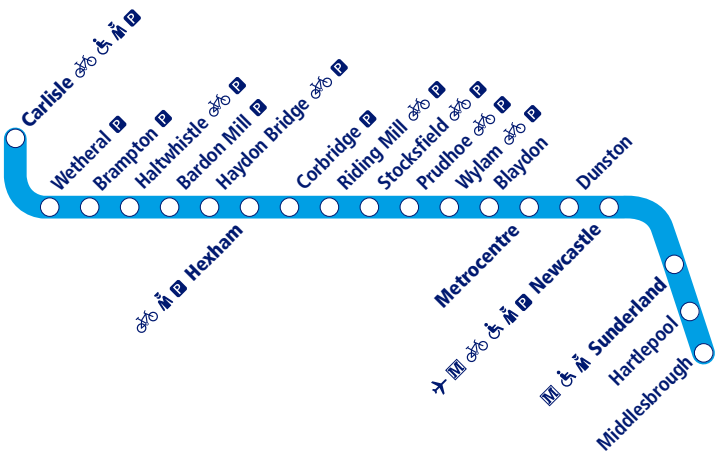

4

Train times

9 December 2018 – 18 May 2019

Sunderland and Newcastle to Hexham and Carlisle

-  Parking available
-  Staff in attendance
-  Bicycle store facility
-  Metro Interchange stations
-  Disabled assistance available
-  Airport link

This timetable shows all train services between **Newcastle, Hexham** and **Carlisle**.

How to read this timetable

Look down the left hand column for your departure station. Read across until you find a suitable departure time. Read down the column to find the arrival time at your destination. Through services are shown in bold type (this means you won't have to change trains). Connecting services are shown in light type. If you travel on a connecting service, change at the next station shown in bold or if you arrive on a connecting service, change at the last station shown in bold, unless a footnote advises otherwise.