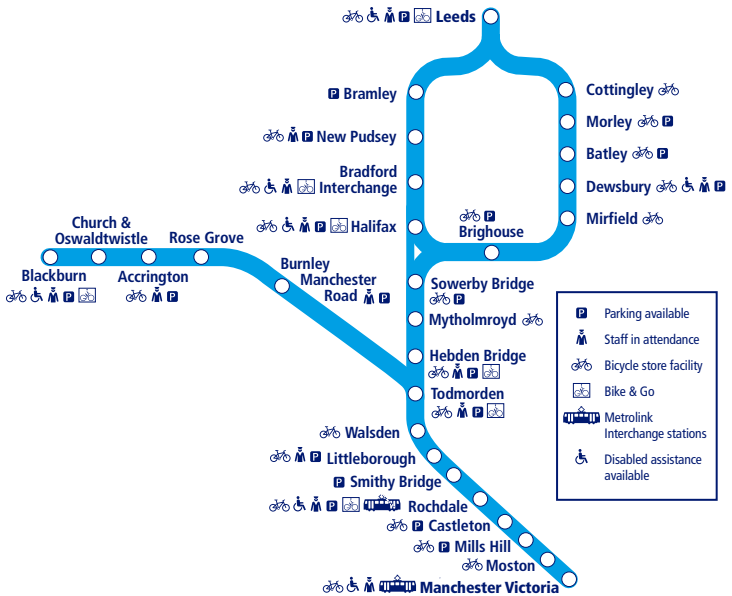

36

Train times

9 December 2018 – 18 May 2019

Leeds to Manchester Victoria via Bradford Interchange/Brighouse and Manchester to Blackburn

This timetable shows a summary of our train services between **Leeds and Manchester Victoria**, and all of our services between **Todmorden**, and **Manchester and Blackburn**.

TransPennine Express also run other non-stop services between **Manchester Victoria – Leeds**. Trains between **York/Leeds and Blackpool** are shown in Timetable 8.

How to read this timetable

Look down the left hand column for your departure station. Read across until you find a suitable departure time. Read down the column to find the arrival time at your destination. Through services are shown in bold type (this means you won't have to change trains). Connecting services are shown in light type. If you travel on a connecting service, change at the next station shown in bold or if you arrive on a connecting service, change at the last station shown in bold, unless a footnote advises otherwise.