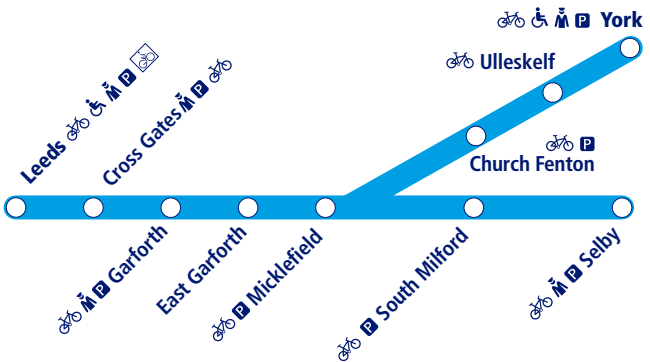

35

Train times

9 December 2018 – 18 May 2019

York and Selby to Leeds local stopping services

-  Parking available
-  Staff in attendance
-  Bicycle store facility
-  Bike & Go
-  Disabled assistance available

This timetable shows a summary of local stopping services between **York and Leeds** and stopping services between **Selby and Leeds**. Trains that run non-stop are not included.

How to read this timetable

Look down the left hand column for your departure station. Read across until you find a suitable departure time. Read down the column to find the arrival time at your destination. Through services are shown in bold type (this means you won't have to change trains). Connecting services are shown in light type. If you travel on a connecting service, change at the next station shown in bold or if you arrive on a connecting service, change at the last station shown in bold, unless a footnote advises otherwise.

Minimum connection times

All stations have a minimum connection time of 5 minutes unless stated. Leeds 10 minutes and York 8 minutes.

Community Rail Partnerships and community groups

We support a number of active community rail partnerships (CRPs) across our network. CRPs bring together local communities and the rail industry to deliver benefits to both, and encourage use of the lines they represent.