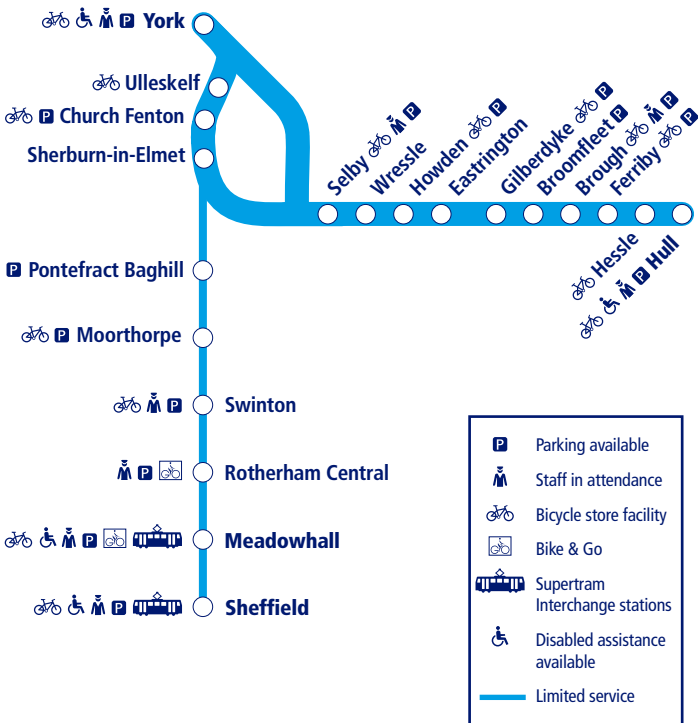

34

Train times

9 December 2018 – 18 May 2019

York to Selby and Hull and York to Sheffield via Pontefract Baghill

This timetable shows a summary of train services between **York and Hull**. Other trains also run between **Selby and Hull**. The local train service between **York and Sheffield via Pontefract** is shown in a separate table within this leaflet. Other trains also run between **York and Sheffield, via Leeds or Doncaster**.

How to read this timetable

Look down the left hand column for your departure station. Read across until you find a suitable departure time. Read down the column to find the arrival time at your destination. Through services are shown in bold type (this means you won't have to change trains). Connecting services are shown in light type. If you travel on a connecting service, change at the next station shown in bold or if you arrive on a connecting service, change at the last station shown in bold, unless a footnote advises otherwise.

Minimum connection times

All stations have a minimum connection time of 5 minutes unless stated. Sheffield 7 minutes and York 8 minutes.

Community Rail Partnerships and community groups

We support a number of active community rail partnerships (CRPs) across our network. CRPs bring together local communities and the rail industry to deliver benefits to both, and encourage use of the lines they represent.

TrainTracker™

For up to date travel information and live departures direct to your mobile, text your station **name** or **location code** to **8 49 50**.

Customers with disabilities or restricted mobility are encouraged to contact our **Customer Experience Centre** who will book assistance for you.