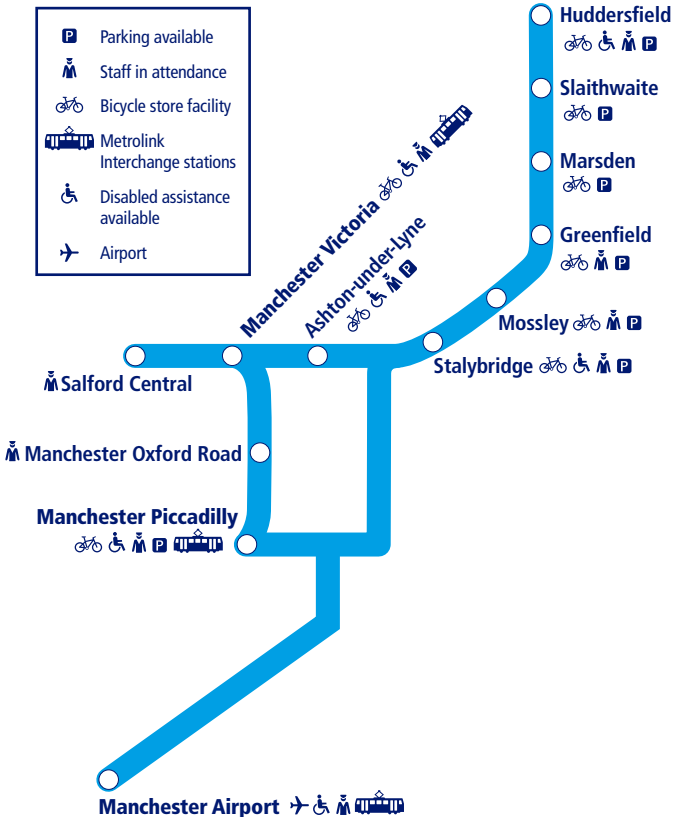

## Manchester to Stalybridge and Huddersfield

This timetable shows the complete train service between **Huddersfield and Manchester**. Other operators run direct services between these stations.