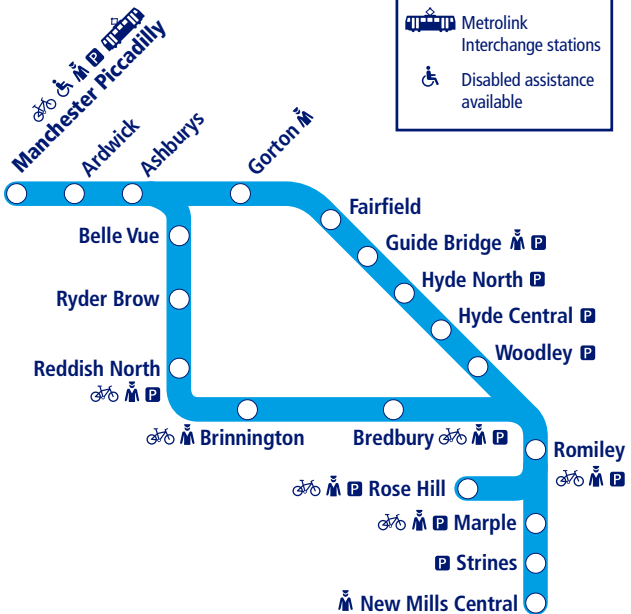

This timetable shows the complete train service between **New Mills Central/Rose Hill and Manchester**. For train services to and from the **Hope Valley and Sheffield** see Timetable 23.

How to read this timetable

Look down the left hand column for your departure station. Read across until you find a suitable departure time. Read down the column to find the arrival time at your destination. Through services are shown in bold type (this means you won't have to change trains). Connecting services are shown in light type. If you travel on a connecting service, change at the next station shown in bold or if you arrive on a connecting service, change at the last station shown in bold, unless a footnote advises otherwise.