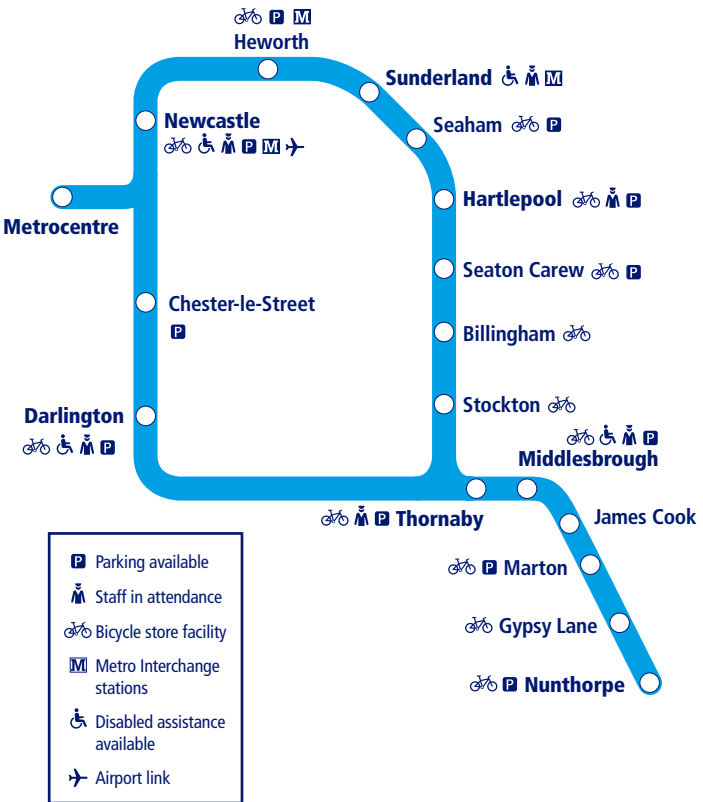

2

Train times

9 December 2018 – 18 May 2019

Nunthorpe and Middlesbrough to Newcastle and Metrocentre

This timetable is a summary of our train services between **Nunthorpe, Middlesbrough, Newcastle and Metrocentre**. Other trains run between **Newcastle and Metrocentre, Newcastle and Darlington**, and Metro trains run between **Newcastle and Sunderland**.

Services between **Newcastle and Sunderland** are run for NEXUS.

How to read this timetable

Look down the left hand column for your departure station. Read across until you find a suitable departure time. Read down the column to find the arrival time at your destination. Through services are shown in bold type (this means you won't have to change trains). Connecting services are shown in light type. If you travel on a connecting service, change at the next station shown in bold or if you arrive on a connecting service, change at the last station shown in bold, unless a footnote advises otherwise.

TrainTracker™

For up to date travel information and live departures direct to your mobile, text your station **name** or **location code** to **8 49 50**.

Customers with disabilities or restricted mobility are encouraged to contact our **Customer Experience Centre** who will book assistance for you.

Notes

A To London Kings Cross.

C To Carlisle.

F From Whitby.

G From London Kings Cross.

H To Hexham.

SO Saturdays only.

SX Mondays to Fridays only.