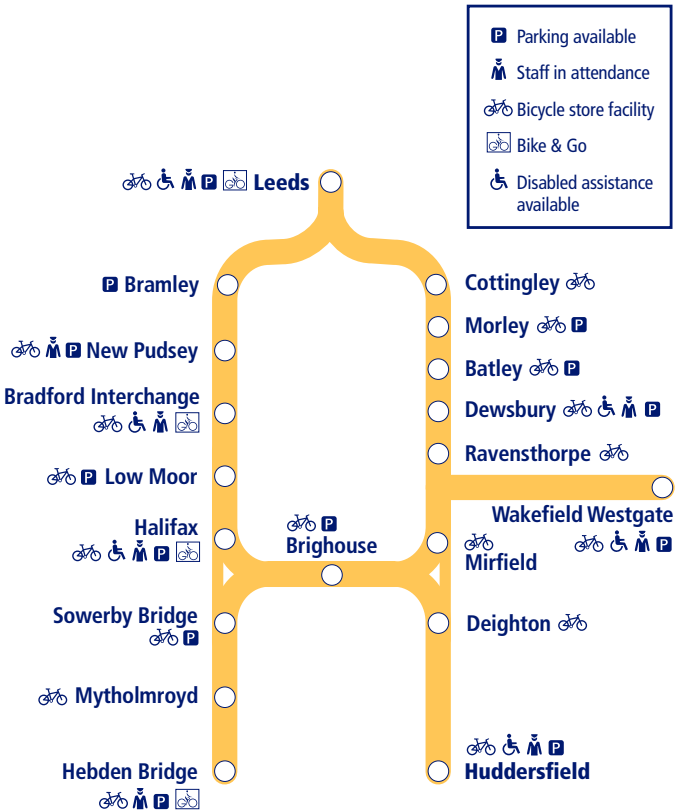

45

Train times

20 May 2018 - 8 December 2018

Leeds to Hebden Bridge and Huddersfield

This timetable shows all train services for **Leeds to Hebden Bridge and Huddersfield**. Other operators run direct services between these stations.

How to read this timetable

Look down the left hand column for your departure station. Read across until you find a suitable departure time. Read down the column to find the arrival time at your destination. Through services are shown in bold type (this means you won't have to change trains). Connecting services are shown in light type. If you travel on a connecting service, change at the next station shown in bold or if you arrive on a connecting service, change at the last station shown in bold, unless a footnote advises otherwise.

TrainTracker™

For up to date travel information and live departures direct to your mobile, text your station **name** or **location code** to **8 49 50**.

Customers with disabilities or restricted mobility are encouraged to contact our **Customer Experience Centre** who will book assistance for you.