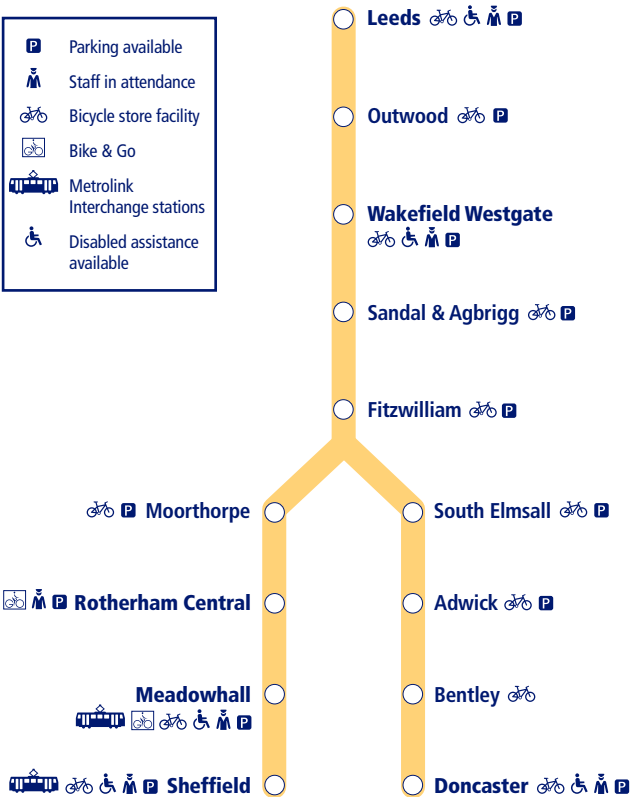

## Leeds to Sheffield and Doncaster (Wakefield Line)

	Parking available
	Staff in attendance
	Bicycle store facility
	Bike & Go
	Metrolink Interchange stations
	Disabled assistance available

This timetable shows all train services between **Leeds and Sheffield via Moorthorpe**.