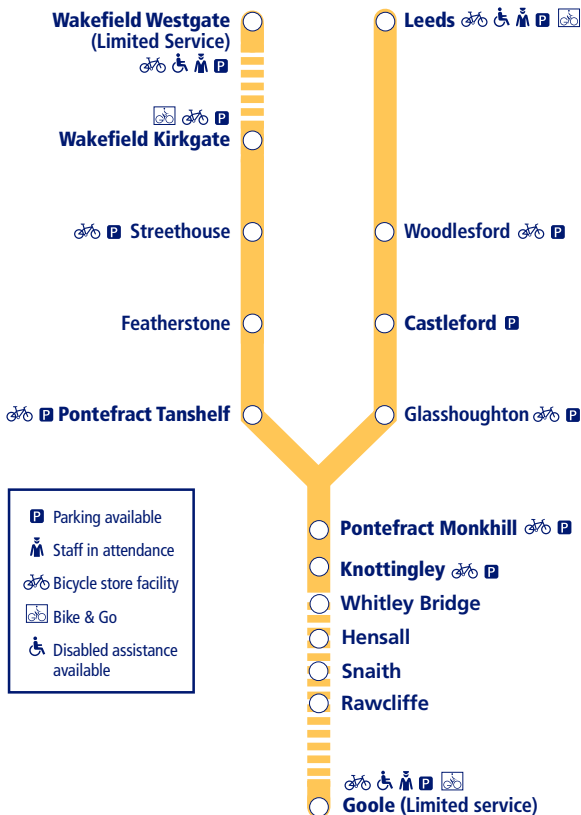

41

Train times

20 May 2018 - 8 December 2018

Leeds and Wakefield to Knottingley and Goole (Pontefract Line)

This timetable shows all train services between **Leeds and Goole via Pontefract**.

How to read this timetable

Look down the left hand column for your departure station. Read across until you find a suitable departure time. Read down the column to find the arrival time at your destination. Through services are shown in bold type (this means you won't have to change trains). Connecting services are shown in light type. If you travel on a connecting service, change at the next station shown in bold or if you arrive on a connecting service, change at the last station shown in bold, unless a footnote advises otherwise.

TrainTracker™

For up to date travel information and live departures direct to your mobile, text your station **name** or **location code** to **8 49 50**.

Customers with disabilities or restricted mobility are encouraged to contact our **Customer Experience Centre** who will book assistance for you.

Visit: northernrailway.co.uk/improvements or call National Rail Enquiries: **03457 48 49 50** to check before you travel.

Minimum connection times

All stations have a minimum connection time of 5 minutes unless stated. Leeds 10 minutes, Wakefield Westgate 7 minutes and Wakefield Kirkgate 4 minutes.