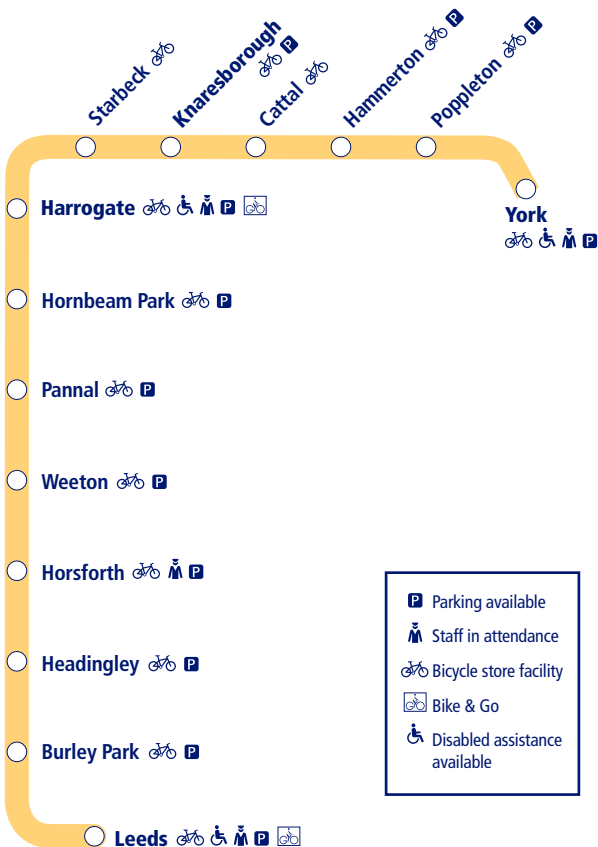

29

Train times

20 May 2018 - 8 December 2018

York to Harrogate and Leeds (Harrogate Line)

This timetable shows the complete train service between **Leeds and Knaresborough** and between **Leeds and York via Harrogate**. Other trains also run between **Leeds and York** via other routes.

How to read this timetable

Look down the left hand column for your departure station. Read across until you find a suitable departure time. Read down the column to find the arrival time at your destination. Through services are shown in bold type (this means you won't have to change trains). Connecting services are shown in light type. If you travel on a connecting service, change at the next station shown in bold or if you arrive on a connecting service, change at the last station shown in bold, unless a footnote advises otherwise.

TrainTracker™

For up to date travel information and live departures direct to your mobile, text your station **name** or **location code** to **8 49 50**.

Customers with disabilities or restricted mobility are encouraged to contact our **Customer Experience Centre** who will book assistance for you.