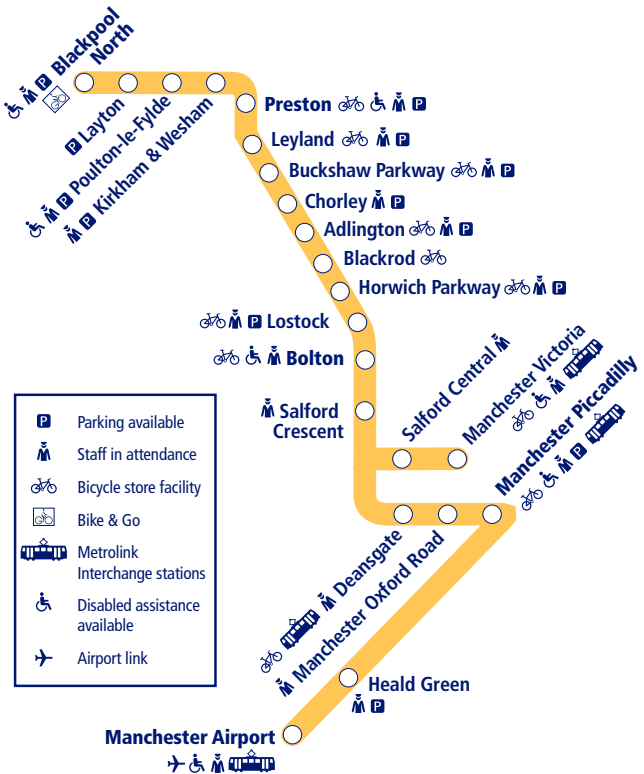

27

Train times

20 May 2018 - 8 December 2018

Blackpool North to Manchester Victoria/Manchester Airport. Preston to Hazel Grove.

This timetable shows the full service between **Blackpool North and Manchester**, including through services to **Manchester Airport**.

How to read this timetable

Look down the left hand column for your departure station. Read across until you find a suitable departure time. Read down the column to find the arrival time at your destination. Through services are shown in bold type (this means you won't have to change trains). Connecting services are shown in light type. If you travel on a connecting service, change at the next station shown in bold or if you arrive on a connecting service, change at the last station shown in bold, unless a footnote advises otherwise.

TrainTracker™

For up to date travel information and live departures direct to your mobile, text your station **name** or **location code** to **8 49 50**.

Customers with disabilities or restricted mobility are encouraged to contact our **Customer Experience Centre** who will book assistance for you.