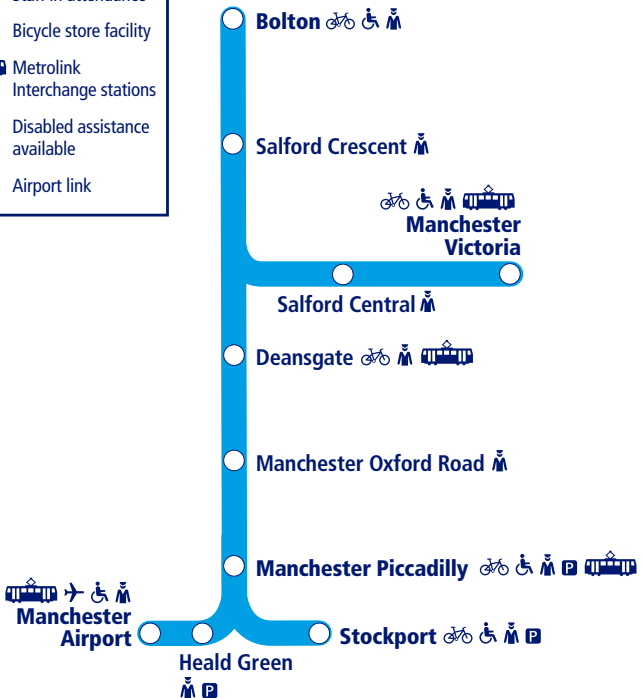

11

Train times

26 March 2018 – 19 May 2018

Mondays to Fridays only*

Bolton to Manchester and Manchester Airport

- Parking available
- Staff in attendance
- Bicycle store facility
- Metrolink Interchange stations
- Disabled assistance available
- Airport link

*Engineering work is taking place every weekend on this route - timetables are available two weeks in advance at nationalrail.co.uk