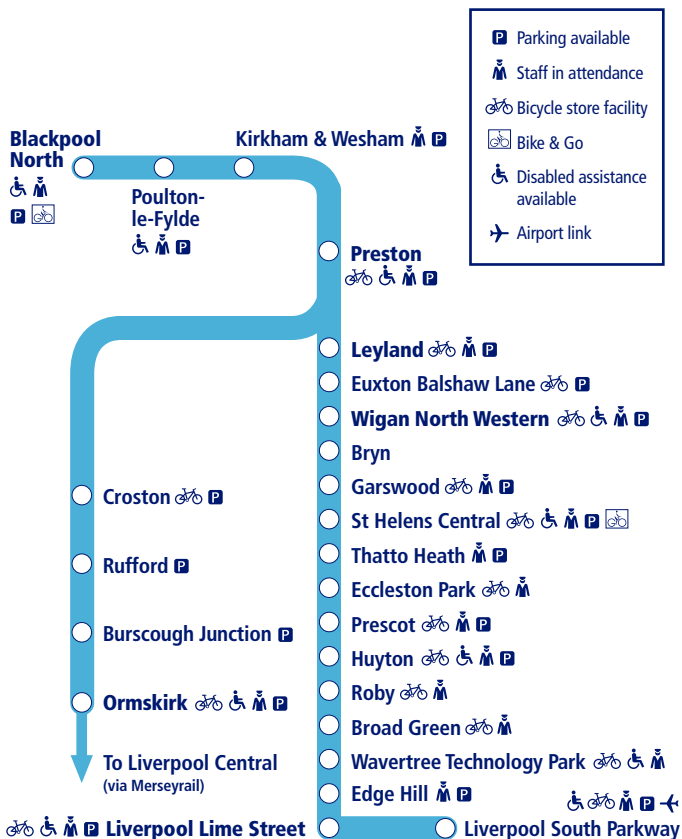

## Liverpool to Wigan and Blackpool North

- Ⓟ Parking available
- ♂ Staff in attendance
- Ⓜ Bicycle store facility
- Ⓜ Bike & Go
- ♿ Disabled assistance available
- ✈ Airport link

This timetable shows a summary of train services between **Blackpool, Preston, Wigan and Liverpool** and the complete train service between **Preston and Ormskirk**. Other trains run between **Preston and Wigan**.

## How to read this timetable

Look down the left hand column for your departure station. Read across until you find a suitable departure time. Read down the column to find the arrival time at your destination. Through services are shown in bold type (this means you won't have to change trains). Connecting services are shown in light type. If you travel on a connecting service, change at the next station shown in bold or if you arrive on a connecting service, change at the last station shown in bold, unless a footnote advises otherwise.