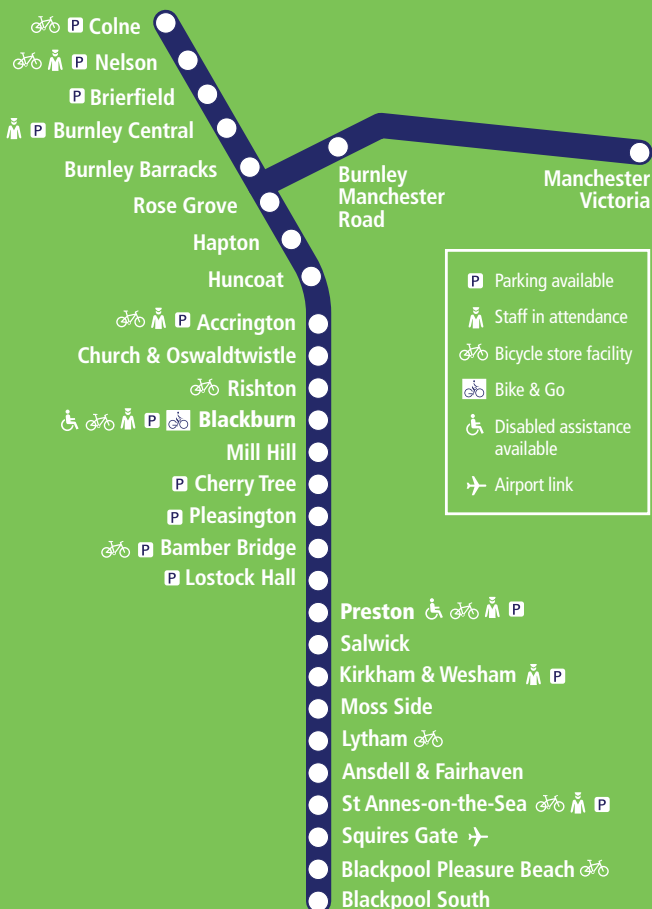

# Colne to Preston and Blackpool South

29 January – 25 March 2018

Delivered for you by: