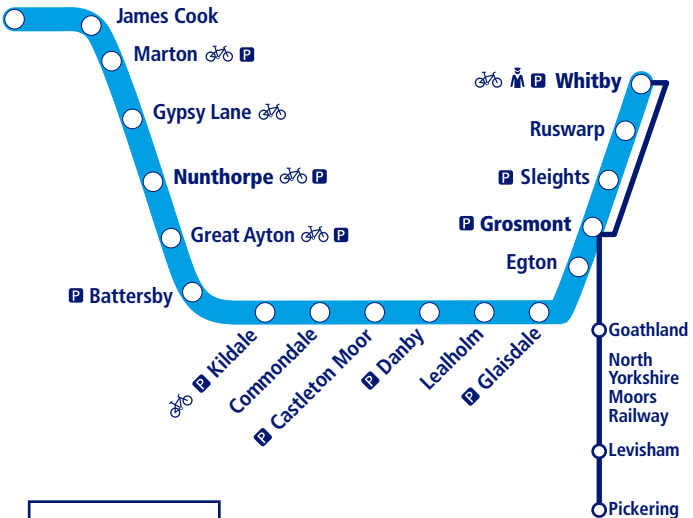

5

Train times

10 December 2017 - 19 May 2018

Middlesbrough to Whitby (Esk Valley Railway)

Middlesbrough

-  Parking available
-  Staff in attendance
-  Bicycle store facility
-  Disabled assistance available

This timetable shows all trains between **Middlesbrough** and **Whitby**.

How to read this timetable

Look down the left hand column for your departure station. Read across until you find a suitable departure time. Read down the column to find the arrival time at your destination. Through services are shown in bold type (this means you won't have to change trains). Connecting services are shown in light type. If you travel on a connecting service, change at the next station shown in bold or if you arrive on a connecting service, change at the last station shown in bold, unless a footnote advises otherwise.