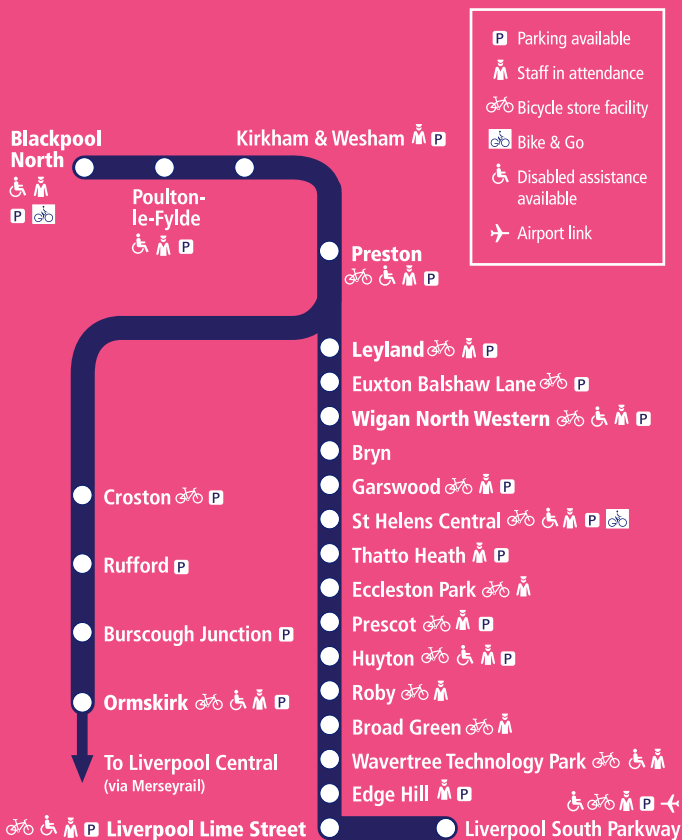

# Liverpool to Wigan and Blackpool North

30 September – 22 October 2017

- P** Parking available
- M** Staff in attendance
- B** Bicycle store facility
- B** Bike & Go
- D** Disabled assistance available
- A** Airport link

# THE GREAT NORTH RAIL PROJECT

This timetable shows a summary of train services between **Blackpool, Preston, Wigan and Liverpool**. Other trains run between **Preston and Wigan**.

### Journeys via Liverpool South Parkway

Mainline services from destinations such as Manchester, London, Birmingham, Leeds, York and Crewe will start/terminate at Liverpool South Parkway, with the Merseyrail network taking passengers to/from Moorfields station in Liverpool City Centre.

## Journeys via St Helens/Huyton

Between 30 September and 8 October, services between Manchester Victoria, Wigan, Blackpool and Preston will start/terminate at St Helens Central or St Helens Junction. Quality rail replacement bus services will offer an express/limited stop service and a stopping service calling at all stations on both routes.