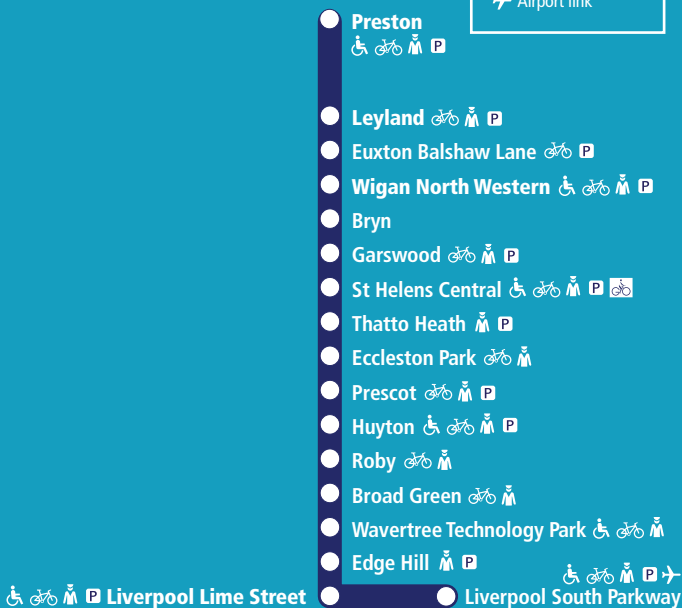

Liverpool to Wigan and Preston

11 November 2017 – 28 January 2018

This timetable runs until 28 January.
A new timetable will be produced from
29 January – 25 March 2018.

- Parking available
- Staff in attendance
- Bicycle store facility
- Bike & Go
- Disabled assistance available
- Airport link