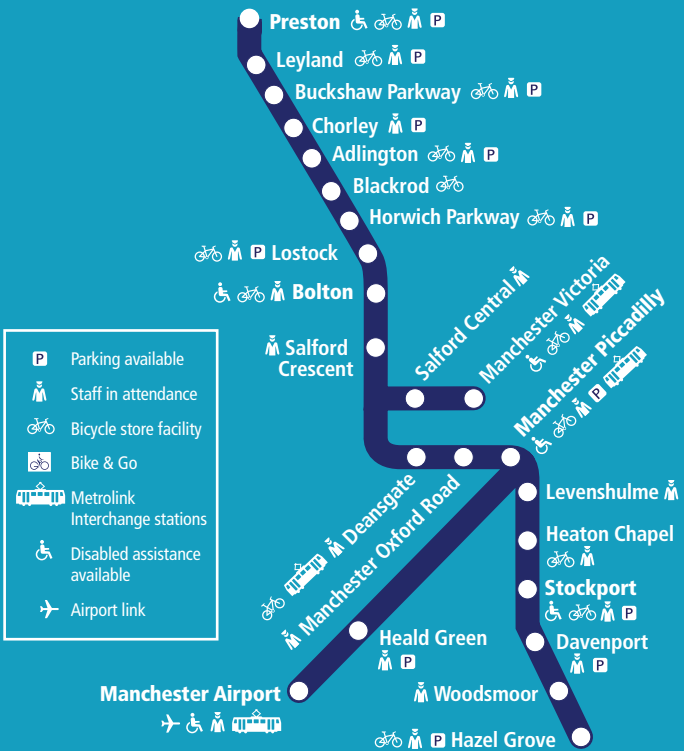

Preston to Manchester Victoria / Manchester Airport and Hazel Grove.

11 November 2017 – 28 January 2018

This timetable runs until 28 January.
A new timetable will be produced
from 29 January – 25 March 2018.