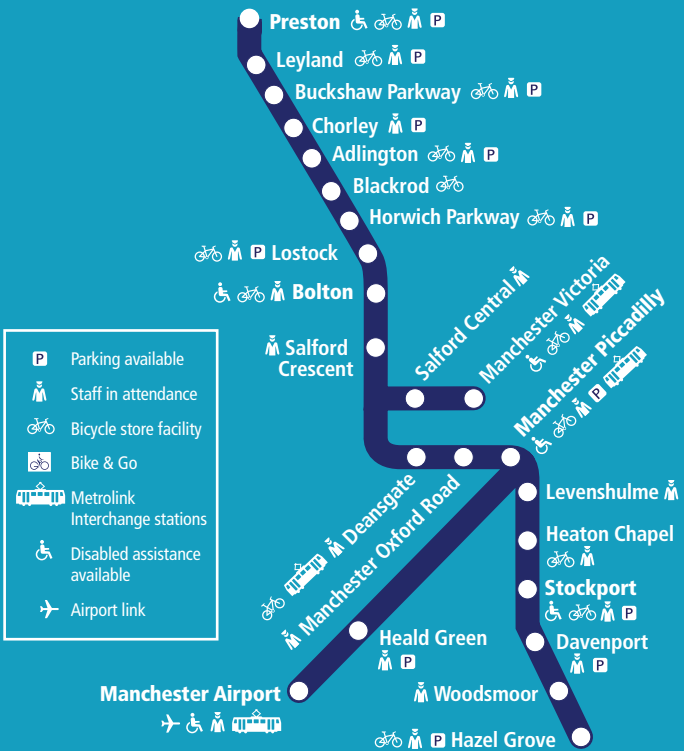

# Preston to Manchester Victoria / Manchester Airport and Hazel Grove.

11 November 2017 – 28 January 2018

This timetable runs until 28 January.  
A new timetable will be produced  
from 29 January – 25 March 2018.