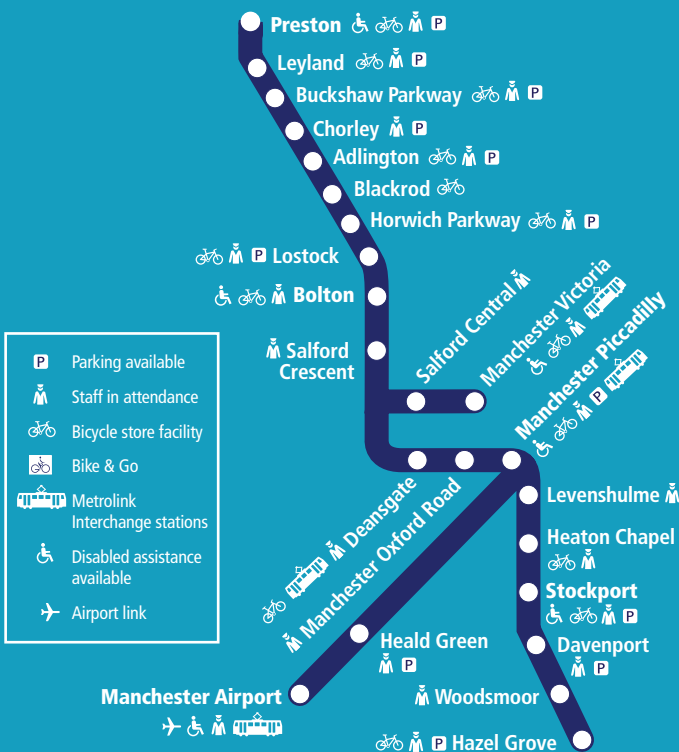

# Preston to Manchester Victoria / Manchester Airport and Hazel Grove.

11 November 2017 – 28 January 2018

This timetable runs until 28 January.  
A new timetable will be produced  
from 29 January – 25 March 2018.