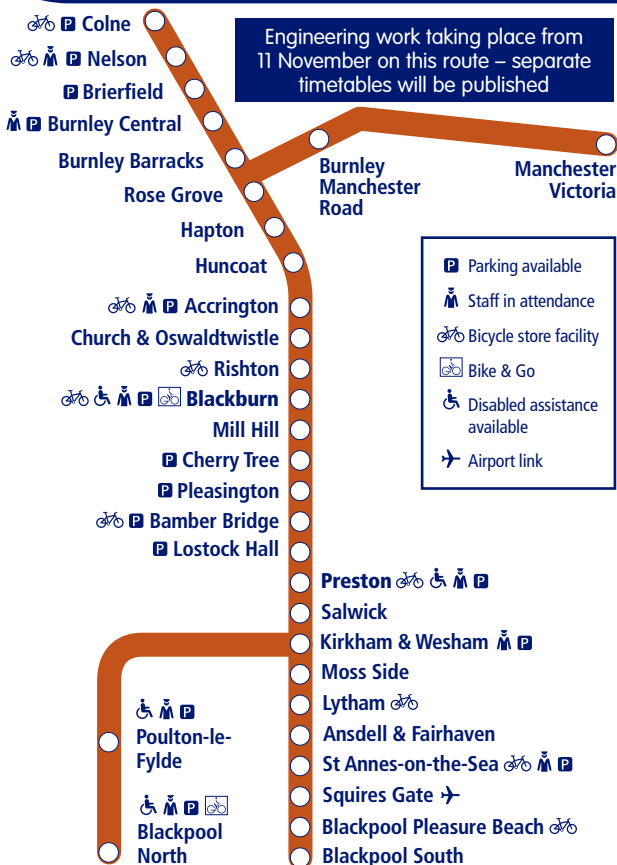

9

Train times

2 October –
10 November 2017

Colne to Preston and Blackpool South

This timetable shows all train services between **Colne and Preston/Blackpool**. Trains between **York/Leeds and Blackpool North** are shown in Timetable 8. For trains between **Clitheroe, Blackburn and Manchester Victoria** see Timetable 12. The complete service between **Blackpool and Preston** is shown in Timetable 13.

How to read this timetable

Look down the left hand column for your departure station. Read across until you find a suitable departure time. Read down the column to find the arrival time at your destination. Through services are shown in **bold** type (this means you won't have to change trains). Connecting services are shown in light type. If you travel on a connecting service, change at the next station shown in bold or if you arrive on a connecting service, change at the last station shown in bold, unless a footnote advises otherwise.