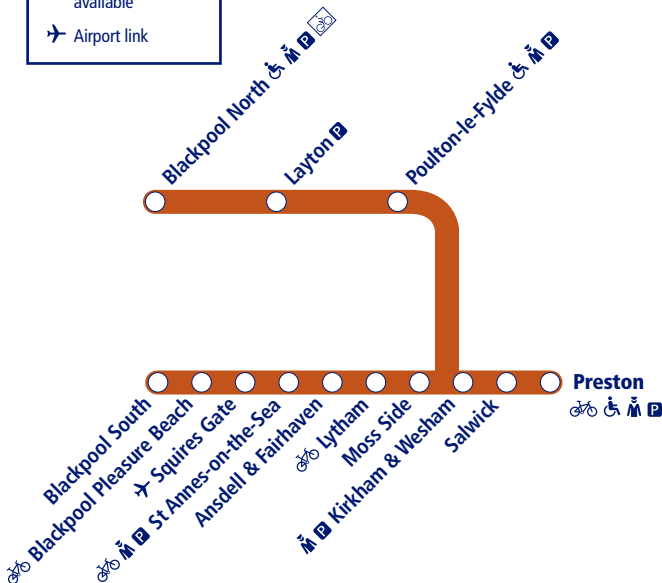

This timetable shows the complete train service between **Preston and Blackpool**.

How to read this timetable

Look down the left hand column for your departure station. Read across until you find a suitable departure time. Read down the column to find the arrival time at your destination. Through services are shown in **bold** type (this means you won't have to change trains). Connecting services are shown in light type. If you travel on a connecting service, change at the next station shown in bold or if you arrive on a connecting service, change at the last station shown in bold, unless a footnote advises otherwise.