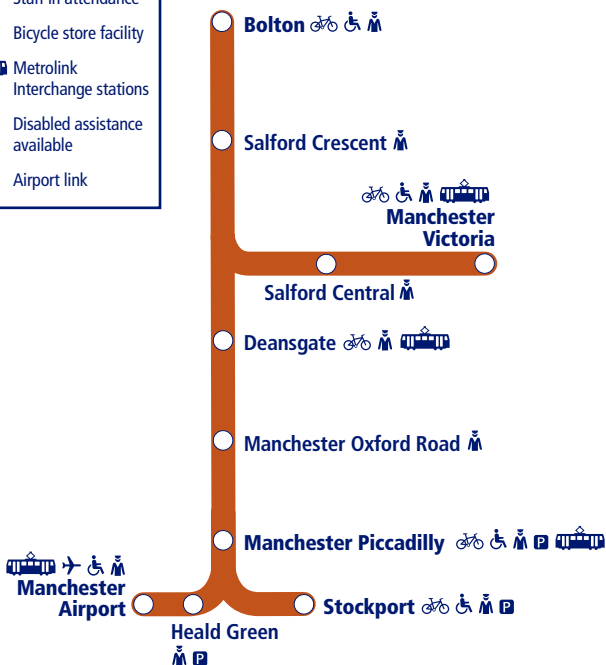

This timetable shows the complete train service between **Bolton and Manchester**. Other trains run between **Manchester and Stockport, and Manchester and Manchester Airport**.

How to read this timetable