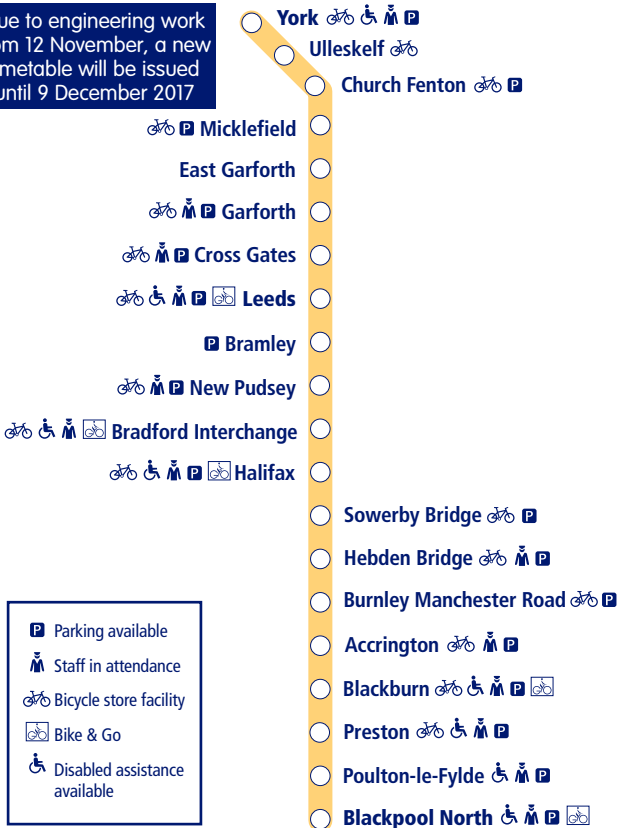

8

Train times

21 May – 11 November 2017

York to Blackpool North

Due to engineering work from 12 November, a new timetable will be issued until 9 December 2017

 Parking available

 Staff in attendance

 Bicycle store facility

 Bike & Go

 Disabled assistance available

This timetable is a summary of our train services between **York and Blackpool North**. Other trains also run between **York and Leeds, Leeds and Hebden Bridge, Accrington and Preston, and Preston and Blackpool**.

How to read this timetable

Look down the left hand column for your departure station. Read across until you find a suitable departure time. Read down the column to find the arrival time at your destination. Through services are shown in **bold** type (this means you won't have to change trains). Connecting services are shown in light type. If you travel on a connecting service, change at the next station shown in bold or if you arrive on a connecting service, change at the last station shown in bold, unless a footnote advises otherwise.

Our types of ticket

Anytime: these tickets are valid on any service on the dates shown on the ticket.

Off-Peak: these tickets are only valid on off-peak services on the dates shown. Generally off-peak services depart after 0930. Some Off-Peak tickets also have restrictions on travel between 1601 and 1829, Monday to Friday.