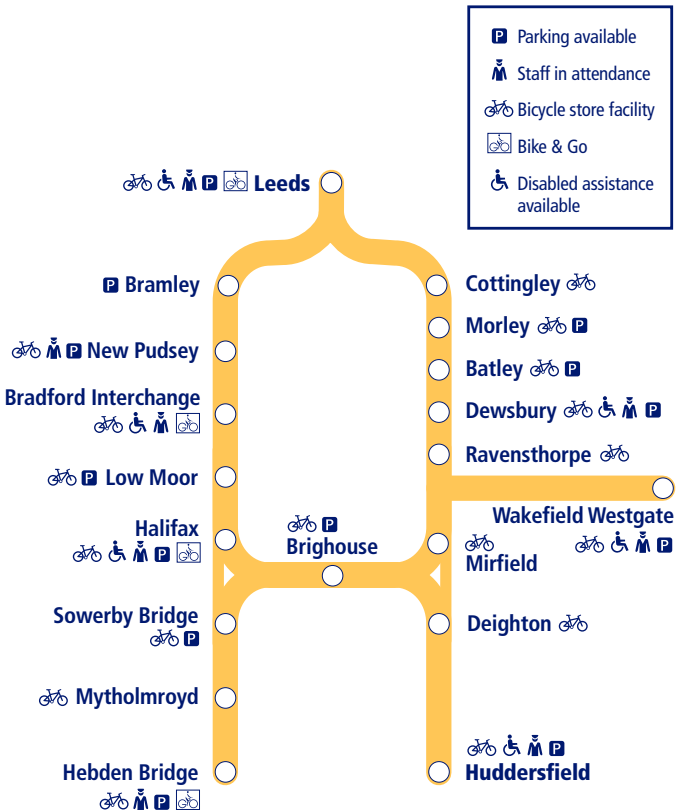

## Leeds to Hebden Bridge and Huddersfield

This timetable shows all train services for **Leeds to Hebden Bridge and Huddersfield**. Other operators run direct services between these stations.