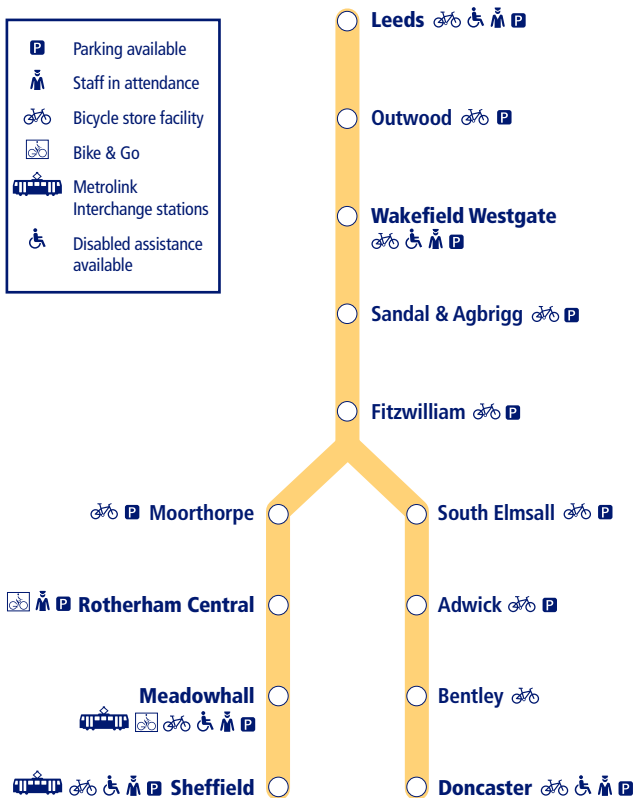

42

Train times

21 May – 9 December 2017

Leeds to Sheffield and Doncaster (Wakefield Line)

	Parking available
	Staff in attendance
	Bicycle store facility
	Bike & Go
	Metrolink Interchange stations
	Disabled assistance available

This timetable shows all train services between **Leeds and Sheffield via Moorthorpe**.

How to read this timetable

Look down the left hand column for your departure station. Read across until you find a suitable departure time. Read down the column to find the arrival time at your destination. Through services are shown in **bold** type (this means you won't have to change trains). Connecting services are shown in light type. If you travel on a connecting service, change at the next station shown in bold or if you arrive on a connecting service, change at the last station shown in bold, unless a footnote advises otherwise.

Buy before you board

We operate a buy before you board policy. This means if you board a train at a station with an open ticket office or automatic ticket machine, you must buy your tickets before boarding your train.