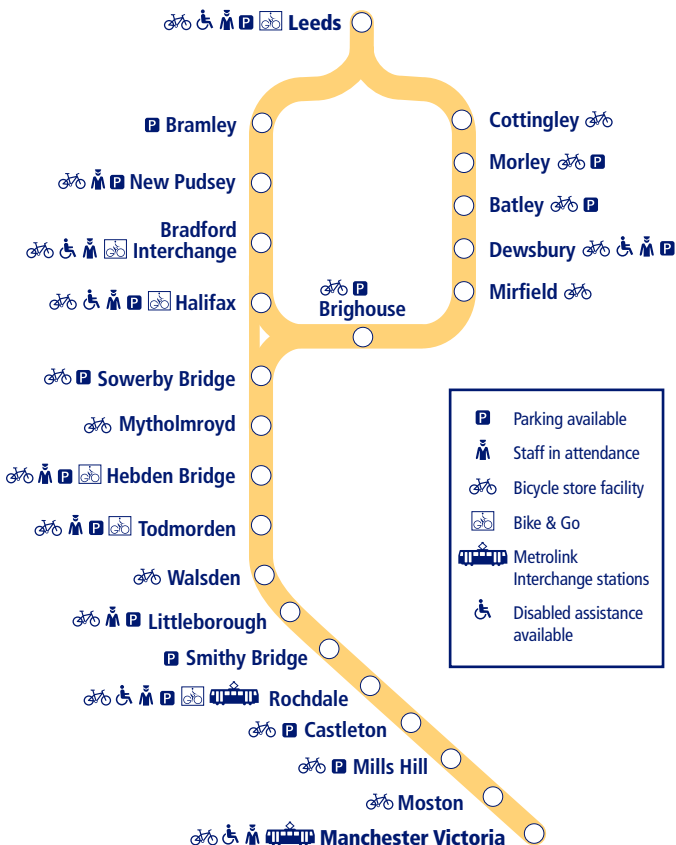

36

Train times

21 May – 9 December 2017

Leeds to Manchester via Dewsbury/Bradford Interchange

This timetable shows a summary of our train services between **Leeds and Manchester Victoria**, and all of our services between **Manchester and Todmorden**. TransPennine Express also run other non-stop services between **Manchester Victoria – Leeds**. Trains between **York/Leeds and Blackpool** are shown in Timetable 8.

How to read this timetable

Look down the left hand column for your departure station. Read across until you find a suitable departure time. Read down the column to find the arrival time at your destination. Through services are shown in **bold** type (this means you won't have to change trains). Connecting services are shown in light type. If you travel on a connecting service, change at the next station shown in bold or if you arrive on a connecting service, change at the last station shown in bold, unless a footnote advises otherwise.