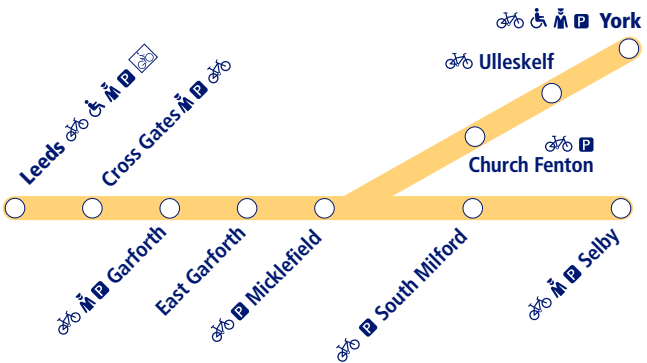

35

Train times

21 May – 9 December 2017

York and Selby to Leeds local stopping services

-  Parking available
-  Staff in attendance
-  Bicycle store facility
-  Bike & Go
-  Disabled assistance available

This timetable shows a summary of local stopping services between **York and Leeds** and stopping services between **Selby and Leeds**. Trains that run non-stop are not included.

How to read this timetable

Look down the left hand column for your departure station. Read across until you find a suitable departure time. Read down the column to find the arrival time at your destination. Through services are shown in **bold** type (this means you won't have to change trains). Connecting services are shown in light type. If you travel on a connecting service, change at the next station shown in bold or if you arrive on a connecting service, change at the last station shown in bold, unless a footnote advises otherwise.

Notes

A To Manchester Airport.

B To Blackpool North.

E To Manchester Victoria.

K To Huddersfield.

L To Liverpool Lime Street.

TP Service operated by TransPennine Express.

York / Selby - Leeds