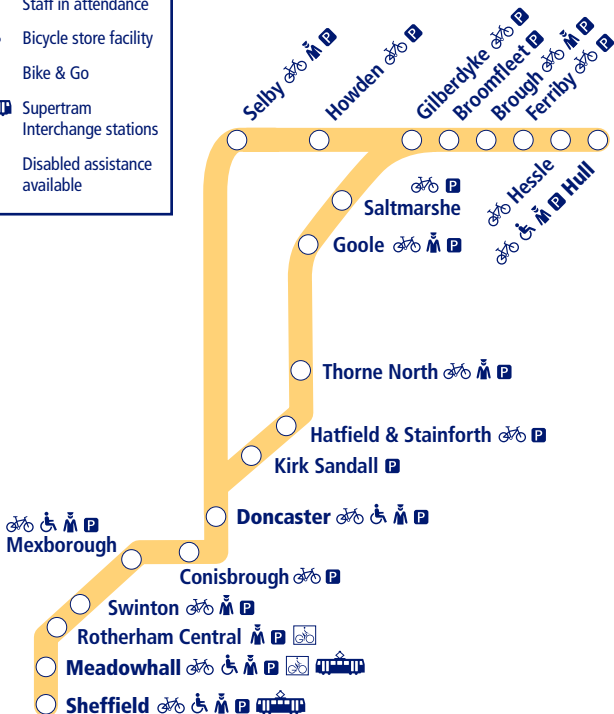

30

Train times

21 May – 9 December 2017

Hull to Doncaster and Sheffield

-  Parking available
-  Staff in attendance
-  Bicycle store facility
-  Bike & Go
-  Supertram Interchange stations
-  Disabled assistance available

This timetable shows a summary of train services between **Hull and Doncaster/Sheffield**. Other trains also run between **Goole and Doncaster, Doncaster and Sheffield, and Meadowhall and Sheffield**. Other services are available between **Hull and Gilberdyke**.

How to read this timetable

Look down the left hand column for your departure station. Read across until you find a suitable departure time. Read down the column to find the arrival time at your destination. Through services are shown in **bold** type (this means you won't have to change trains). Connecting services are shown in light type. If you travel on a connecting service, change at the next station shown in bold or if you arrive on a connecting service, change at the last station shown in bold, unless a footnote advises otherwise.

Our types of ticket

Anytime: these tickets are valid on any service on the dates shown on the ticket.

Off-Peak: these tickets are only valid on off-peak services on the dates shown. Generally off-peak services depart after 0930. Some Off-Peak tickets also have restrictions on travel between 1601 and 1829, Monday to Friday.