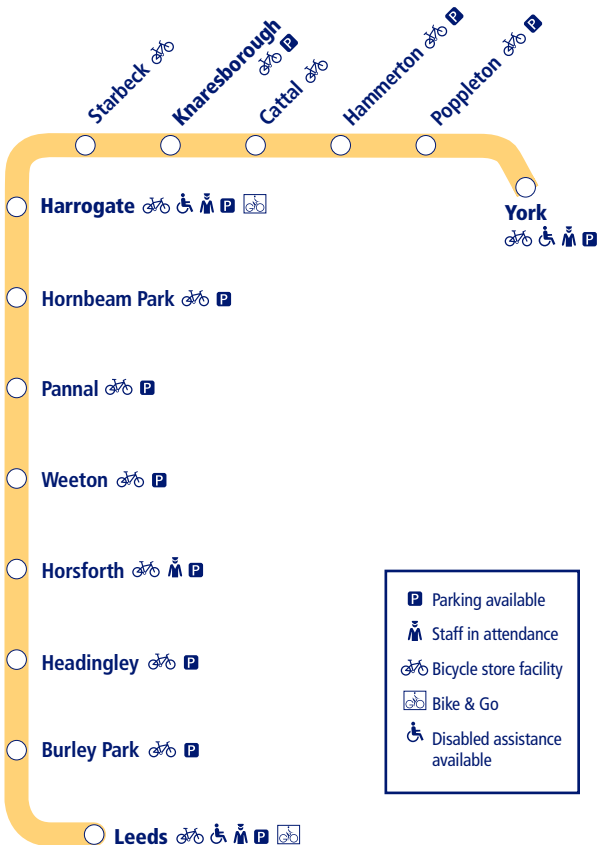

29

Train times

21 May – 9 December 2017

York to Harrogate to Leeds (Harrogate Line)

This timetable shows the complete train service between **Leeds and Knaresborough** and between **Leeds and York via Harrogate**. Other trains also run between **Leeds and York** via other routes.

How to read this timetable

Look down the left hand column for your departure station. Read across until you find a suitable departure time. Read down the column to find the arrival time at your destination. Through services are shown in **bold** type (this means you won't have to change trains). Connecting services are shown in light type. If you travel on a connecting service, change at the next station shown in bold or if you arrive on a connecting service, change at the last station shown in bold, unless a footnote advises otherwise.

Buy before you board

We operate a buy before you board policy. This means if you board a train at a station with an open ticket office or automatic ticket machine, you must buy your tickets before boarding your train.