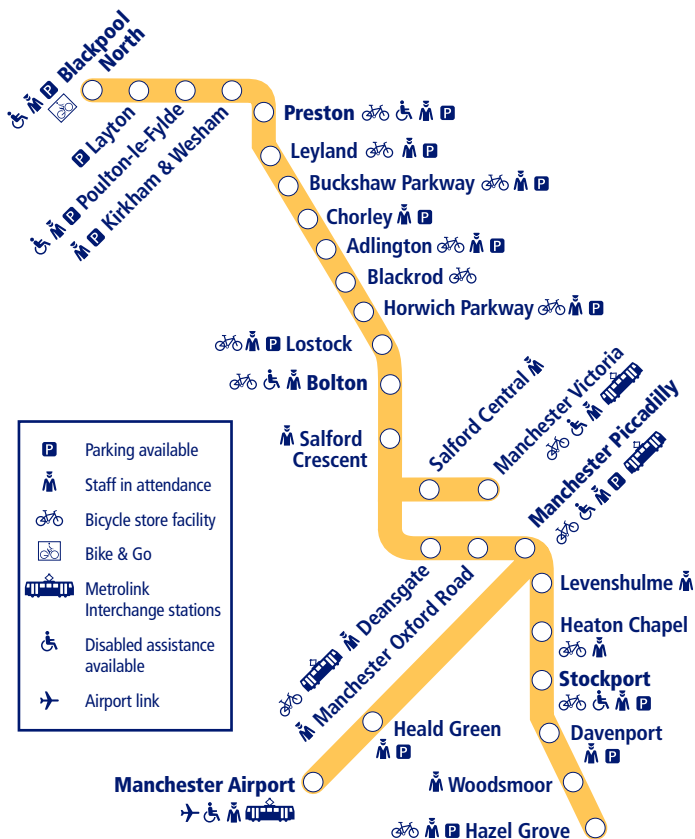

27

Train times

21 May – 1 October 2017

Blackpool North to Manchester Victoria/Manchester Airport. Preston to Hazel Grove.

This timetable shows the full service between **Blackpool North and Manchester**, including through services to **Manchester Airport**, and all services from **Preston to Hazel Grove**.

How to read this timetable

Look down the left hand column for your departure station. Read across until you find a suitable departure time. Read down the column to find the arrival time at your destination. Through services are shown in **bold** type (this means you won't have to change trains). Connecting services are shown in light type. If you travel on a connecting service, change at the next station shown in bold or if you arrive on a connecting service, change at the last station shown in bold, unless a footnote advises otherwise.