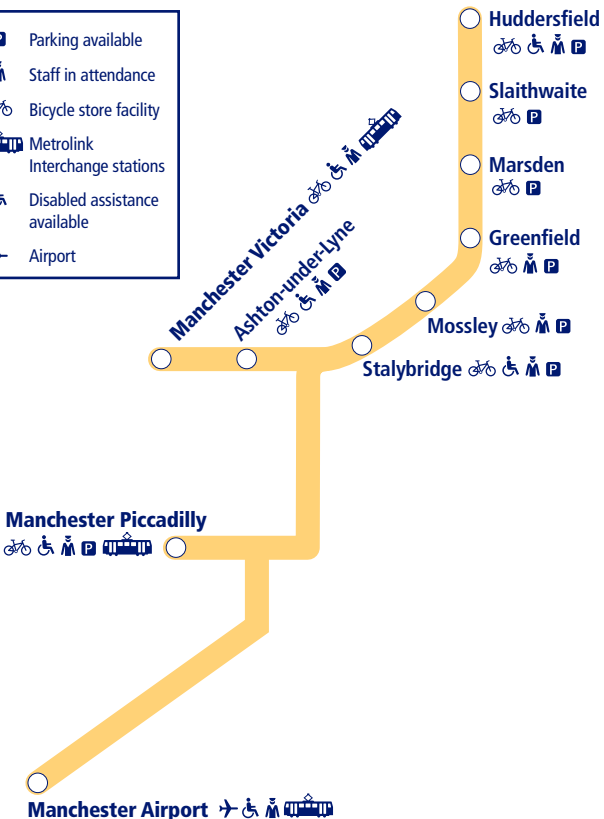

## Manchester to Stalybridge and Huddersfield

-  Parking available
-  Staff in attendance
-  Bicycle store facility
-  Metrolink Interchange stations
-  Disabled assistance available
-  Airport

This timetable shows the complete train service between **Huddersfield and Manchester**. Other operators run direct services between these stations.