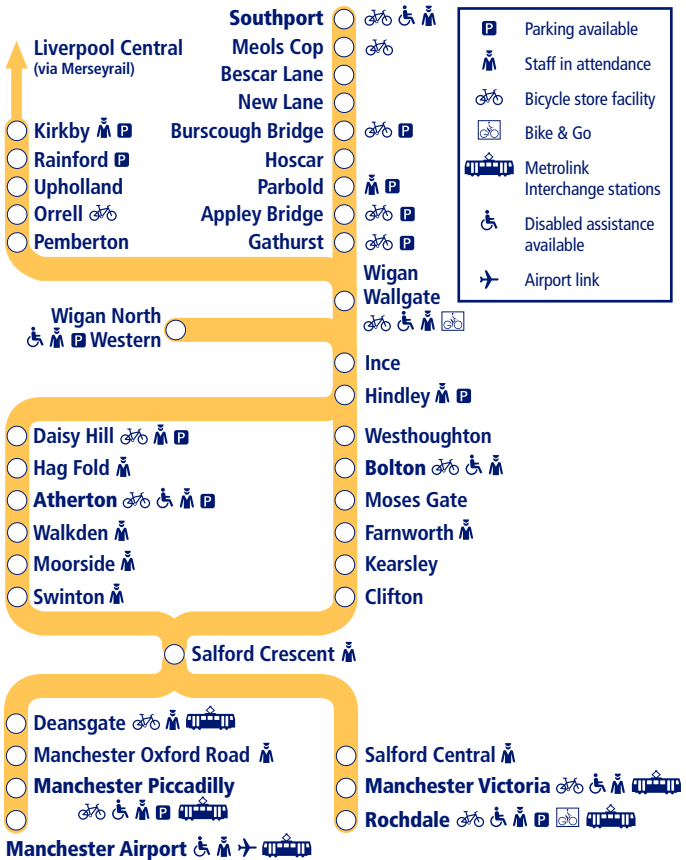

14

Train times

21 May – 1 October 2017

Manchester and Manchester Airport to Southport and Kirkby

This timetable is a summary of train services between **Southport/Kirkby** and **Manchester/Manchester Airport**. Other services run between **Bolton and Manchester** (Timetable 11), and **Manchester Piccadilly and Manchester Airport**.

How to read this timetable

Look down the left hand column for your departure station. Read across until you find a suitable departure time. Read down the column to find the arrival time at your destination. Through services are shown in **bold** type (this means you won't have to change trains). Connecting services are shown in light type. If you travel on a connecting service, change at the next station shown in bold or if you arrive on a connecting service, change at the last station shown in bold, unless a footnote advises otherwise.

Buy before you board

We operate a buy before you board policy. This means if you board a train at a station with an open ticket office or automatic ticket machine, you must buy your tickets before boarding your train.