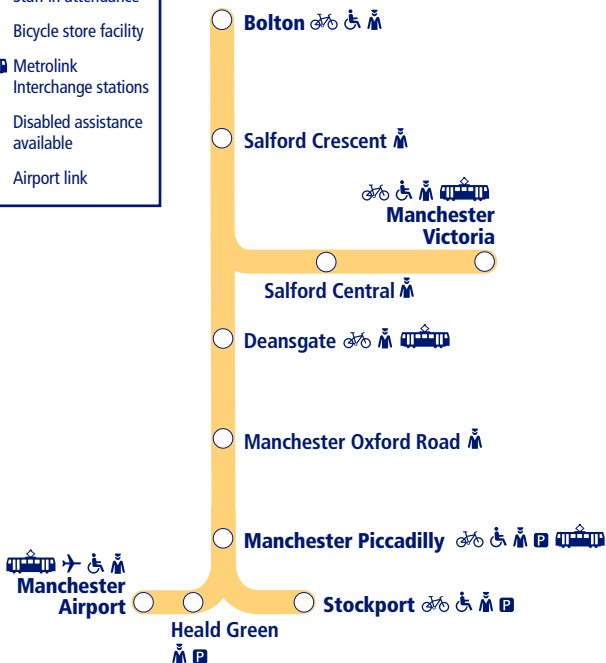

This timetable shows the complete train service between **Bolton and Manchester**. Other trains run between **Manchester and Stockport, and Manchester and Manchester Airport**.

How to read this timetable