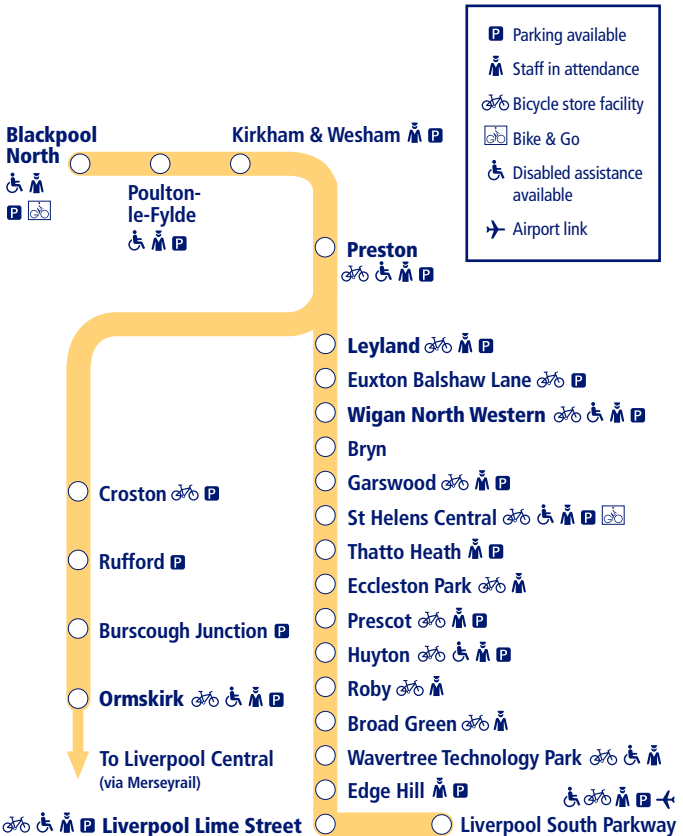

## Liverpool to Wigan and Blackpool North

-  Parking available
-  Staff in attendance
-  Bicycle store facility
-  Bike & Go
-  Disabled assistance available
-  Airport link

This timetable shows a summary of train services between **Blackpool, Preston, Wigan and Liverpool** and the complete train service between **Preston and Ormskirk**. Other trains run between **Preston and Wigan**.

## How to read this timetable

Look down the left hand column for your departure station. Read across until you find a suitable departure time. Read down the column to find the arrival time at your destination. Through services are shown in **bold** type (this means you won't have to change trains). Connecting services are shown in light type. If you travel on a connecting service, change at the next station shown in bold or if you arrive on a connecting service, change at the last station shown in bold, unless a footnote advises otherwise.