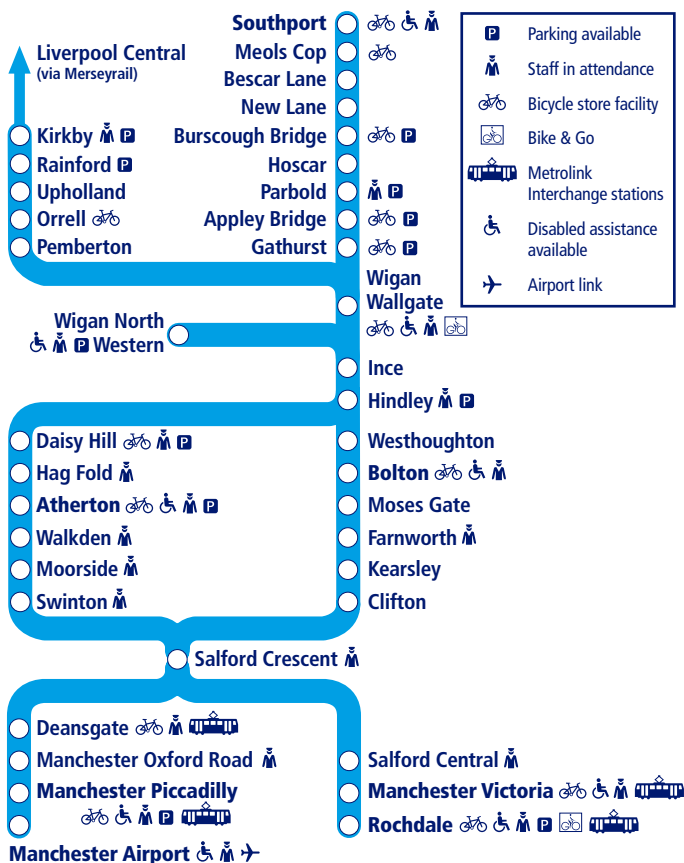

14

Train times

11 December 2016
– 20 May 2017

Manchester and Manchester Airport to Southport and Kirkby

This timetable is a summary of train services between **Southport/Kirkby** and **Manchester/Manchester Airport**. Other services run between **Bolton and Manchester** (Timetable 11), and **Manchester Piccadilly and Manchester Airport**.

How to read this timetable

Look down the left hand column for your departure station. Read across until you find a suitable departure time. Read down the column to find the arrival time at your destination. Through services are shown in **bold** type (this means you won't have to change trains). Connecting services are shown in light type. If you travel on a connecting service, change at the next station shown in bold or if you arrive on a connecting service, change at the last station shown in bold, unless a footnote advises otherwise.

Buy before you board

We operate a buy before you board policy. This means if you board a train at a station with an open ticket office or automatic ticket machine, you must buy your tickets before boarding your train.