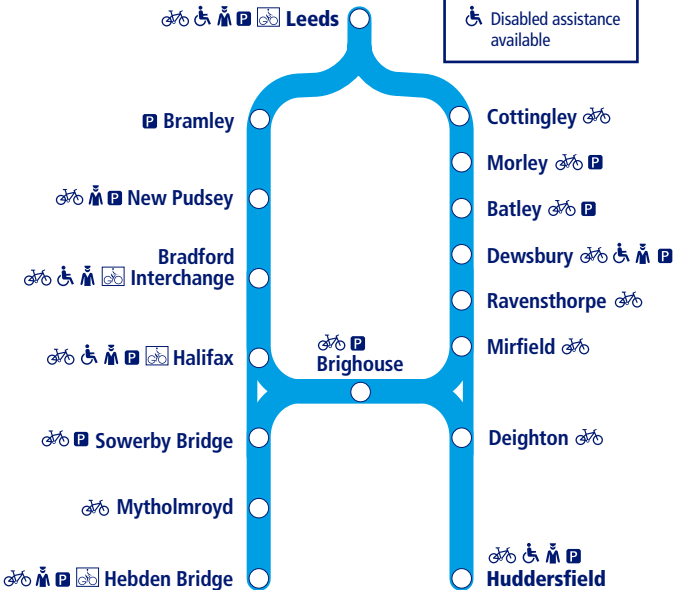

45

Train times

11 December 2016
– 20 May 2017

Leeds to Hebden Bridge and Huddersfield

-  Parking available
-  Staff in attendance
-  Bicycle store facility
-  Bike & Go
-  Disabled assistance available

This timetable shows all train services between **Leeds to Hebden Bridge and Huddersfield.**

How to read this timetable

Look down the left hand column for your departure station. Read across until you find a suitable departure time. Read down the column to find the arrival time at your destination. Through services are shown in **bold** type (this means you won't have to change trains). Connecting services are shown in light type. If you travel on a connecting service, change at the next station shown in bold or if you arrive on a connecting service, change at the last station shown in bold, unless a footnote advises otherwise.