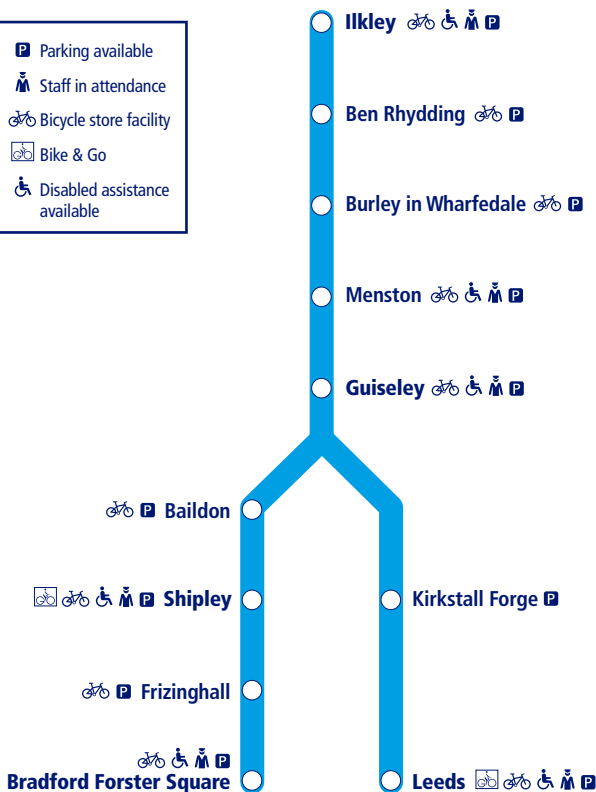

39

Train times

11 December 2016
– 20 May 2017

Ilkley to Leeds and Bradford Forster Square (Wharfedale Line)

 Parking available

 Staff in attendance

 Bicycle store facility

 Bike & Go

 Disabled assistance available

This timetable shows all train services between **Ilkley and Leeds/Bradford Forster Square**.

How to read this timetable

Look down the left hand column for your departure station. Read across until you find a suitable departure time. Read down the column to find the arrival time at your destination. Through services are shown in **bold** type (this means you won't have to change trains). Connecting services are shown in light type. If you travel on a connecting service, change at the next station shown in bold or if you arrive on a connecting service, change at the last station shown in bold, unless a footnote advises otherwise.