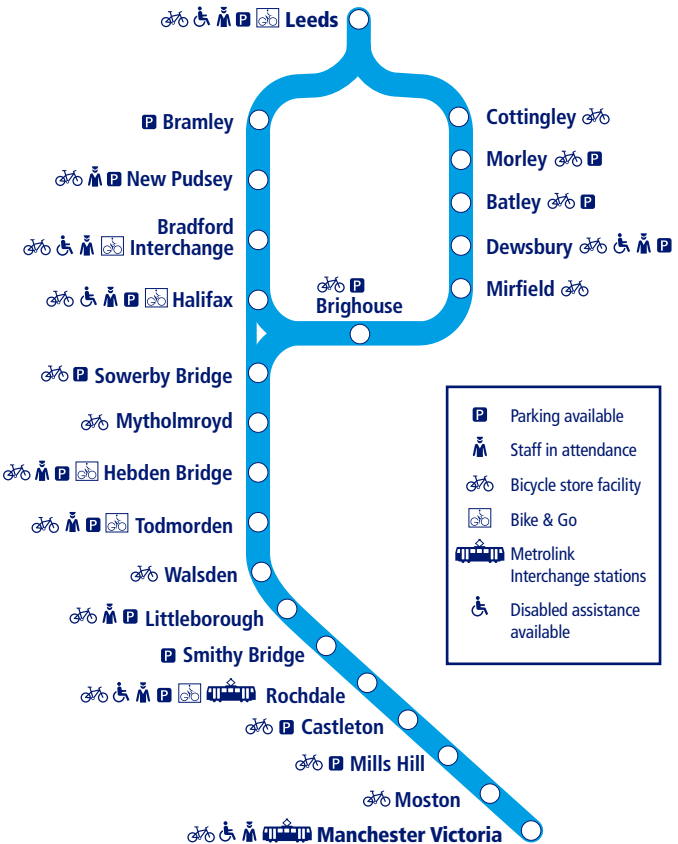

36

Train times

11 December 2016
– 20 May 2017

Leeds to Manchester via Dewsbury/Bradford Interchange

This timetable shows a summary of our train services between **Leeds and Manchester Victoria**, and all of our services between **Manchester and Todmorden**. TransPennine Express also run other non-stop services between **Manchester Victoria – Leeds**. Trains between **York/Leeds and Blackpool** are shown in Timetable 8.

How to read this timetable

Look down the left hand column for your departure station. Read across until you find a suitable departure time. Read down the column to find the arrival time at your destination. Through services are shown in **bold** type (this means you won't have to change trains). Connecting services are shown in light type. If you travel on a connecting service, change at the next station shown in bold or if you arrive on a connecting service, change at the last station shown in bold, unless a footnote advises otherwise.