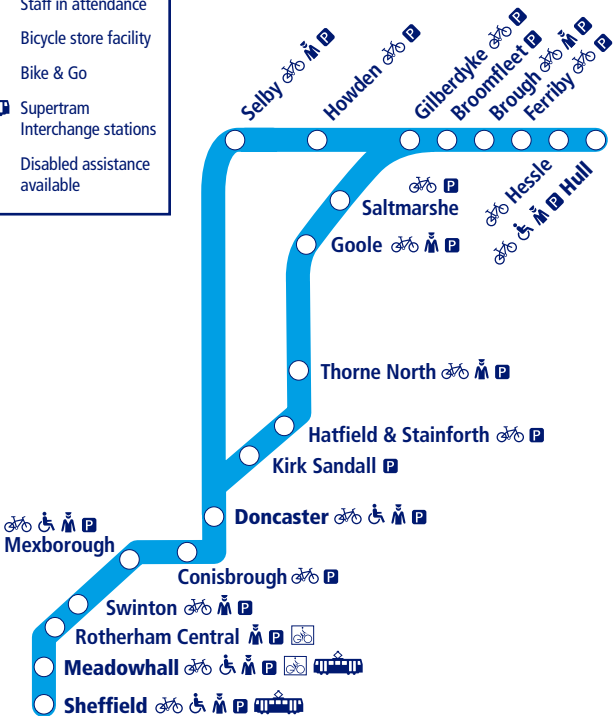

30

Train times

11 December 2016
– 20 May 2017

Hull to Doncaster and Sheffield

-  Parking available
-  Staff in attendance
-  Bicycle store facility
-  Bike & Go
-  Supertram Interchange stations
-  Disabled assistance available

This timetable shows a summary of train services between **Hull and Doncaster/Sheffield**. Other trains also run between **Goole and Doncaster, Doncaster and Sheffield, and Meadowhall and Sheffield**. Other services are available between **Hull and Gilberdyke**.

How to read this timetable

Look down the left hand column for your departure station. Read across until you find a suitable departure time. Read down the column to find the arrival time at your destination. Through services are shown in **bold** type (this means you won't have to change trains). Connecting services are shown in light type. If you travel on a connecting service, change at the next station shown in bold or if you arrive on a connecting service, change at the last station shown in bold, unless a footnote advises otherwise.