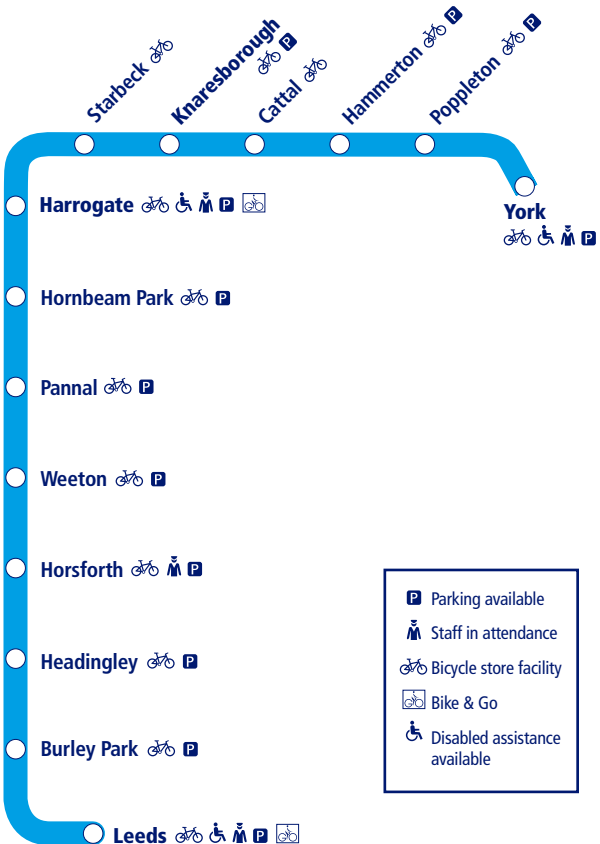

## York to Harrogate to Leeds (Harrogate Line)

This timetable shows the complete train service between **Leeds and Knaresborough** and between **Leeds and York via Harrogate**. Other trains also run between **Leeds and York** via other routes.