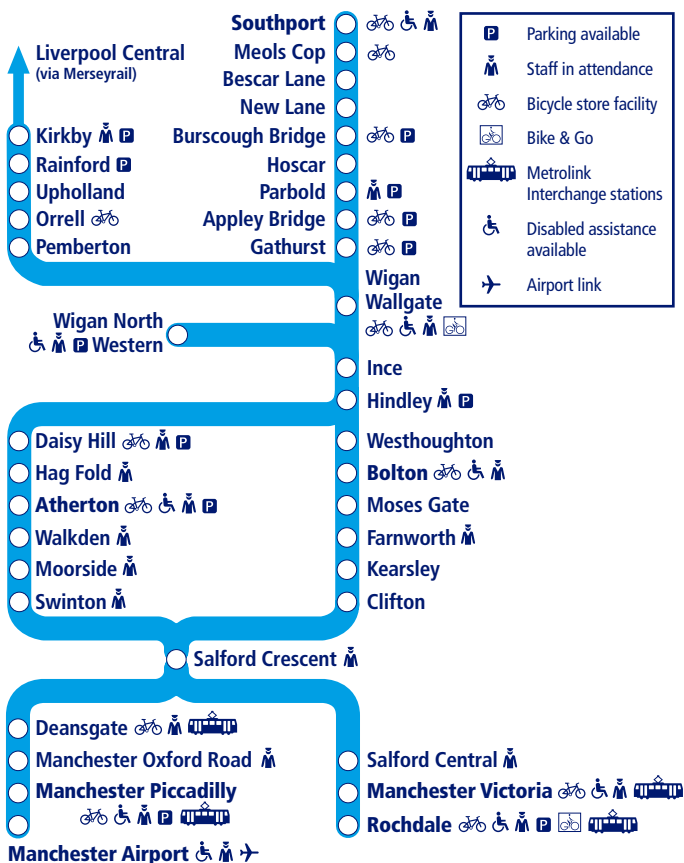

14

Train times

11 December 2016
– 20 May 2017

Manchester and Manchester Airport to Southport and Kirkby

This timetable is a summary of train services between **Southport/Kirkby** and **Manchester/Manchester Airport**. Other services run between **Bolton and Manchester** (Timetable 11), and **Manchester Piccadilly and Manchester Airport**.

How to read this timetable

Look down the left hand column for your departure station. Read across until you find a suitable departure time. Read down the column to find the arrival time at your destination. Through services are shown in **bold** type (this means you won't have to change trains). Connecting services are shown in light type. If you travel on a connecting service, change at the next station shown in bold or if you arrive on a connecting service, change at the last station shown in bold, unless a footnote advises otherwise.

Buy before you board

We operate a buy before you board policy. This means if you board a train at a station with an open ticket office or automatic ticket machine, you must buy your tickets before boarding your train.