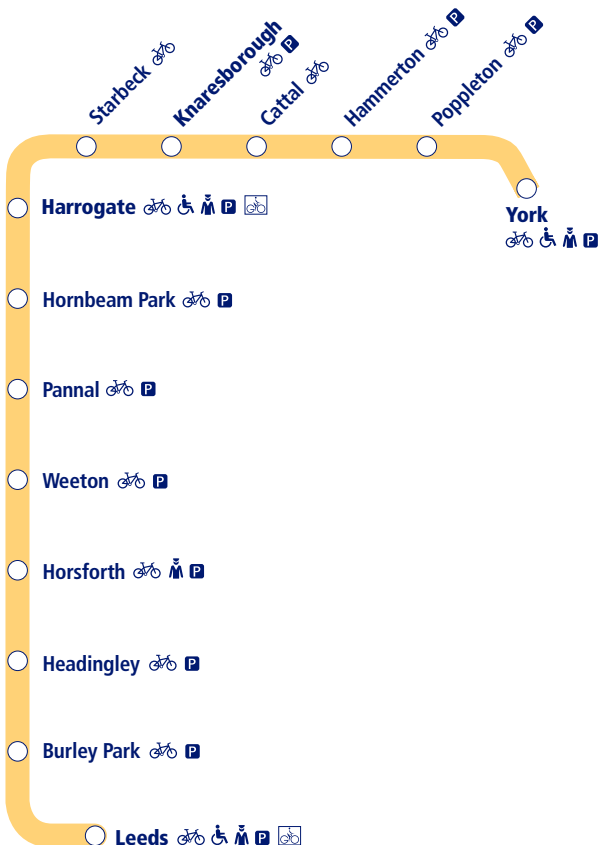

York to Harrogate to Leeds

This timetable shows the complete train service between Leeds and Knaresborough and between Leeds and York via Harrogate. Other trains also run between Leeds and York via other routes.

How to read this timetable

Look down the left hand column for your departure station. Read across until you find a suitable departure time. Read down the column to find the arrival time at your destination. Through services are shown in **bold** type (this means you won't have to change trains). Connecting services are shown in light type. If you travel on a connecting service, change at the next station shown in bold or if you arrive on a connecting service, change at the last station shown in bold, unless a footnote advises otherwise.