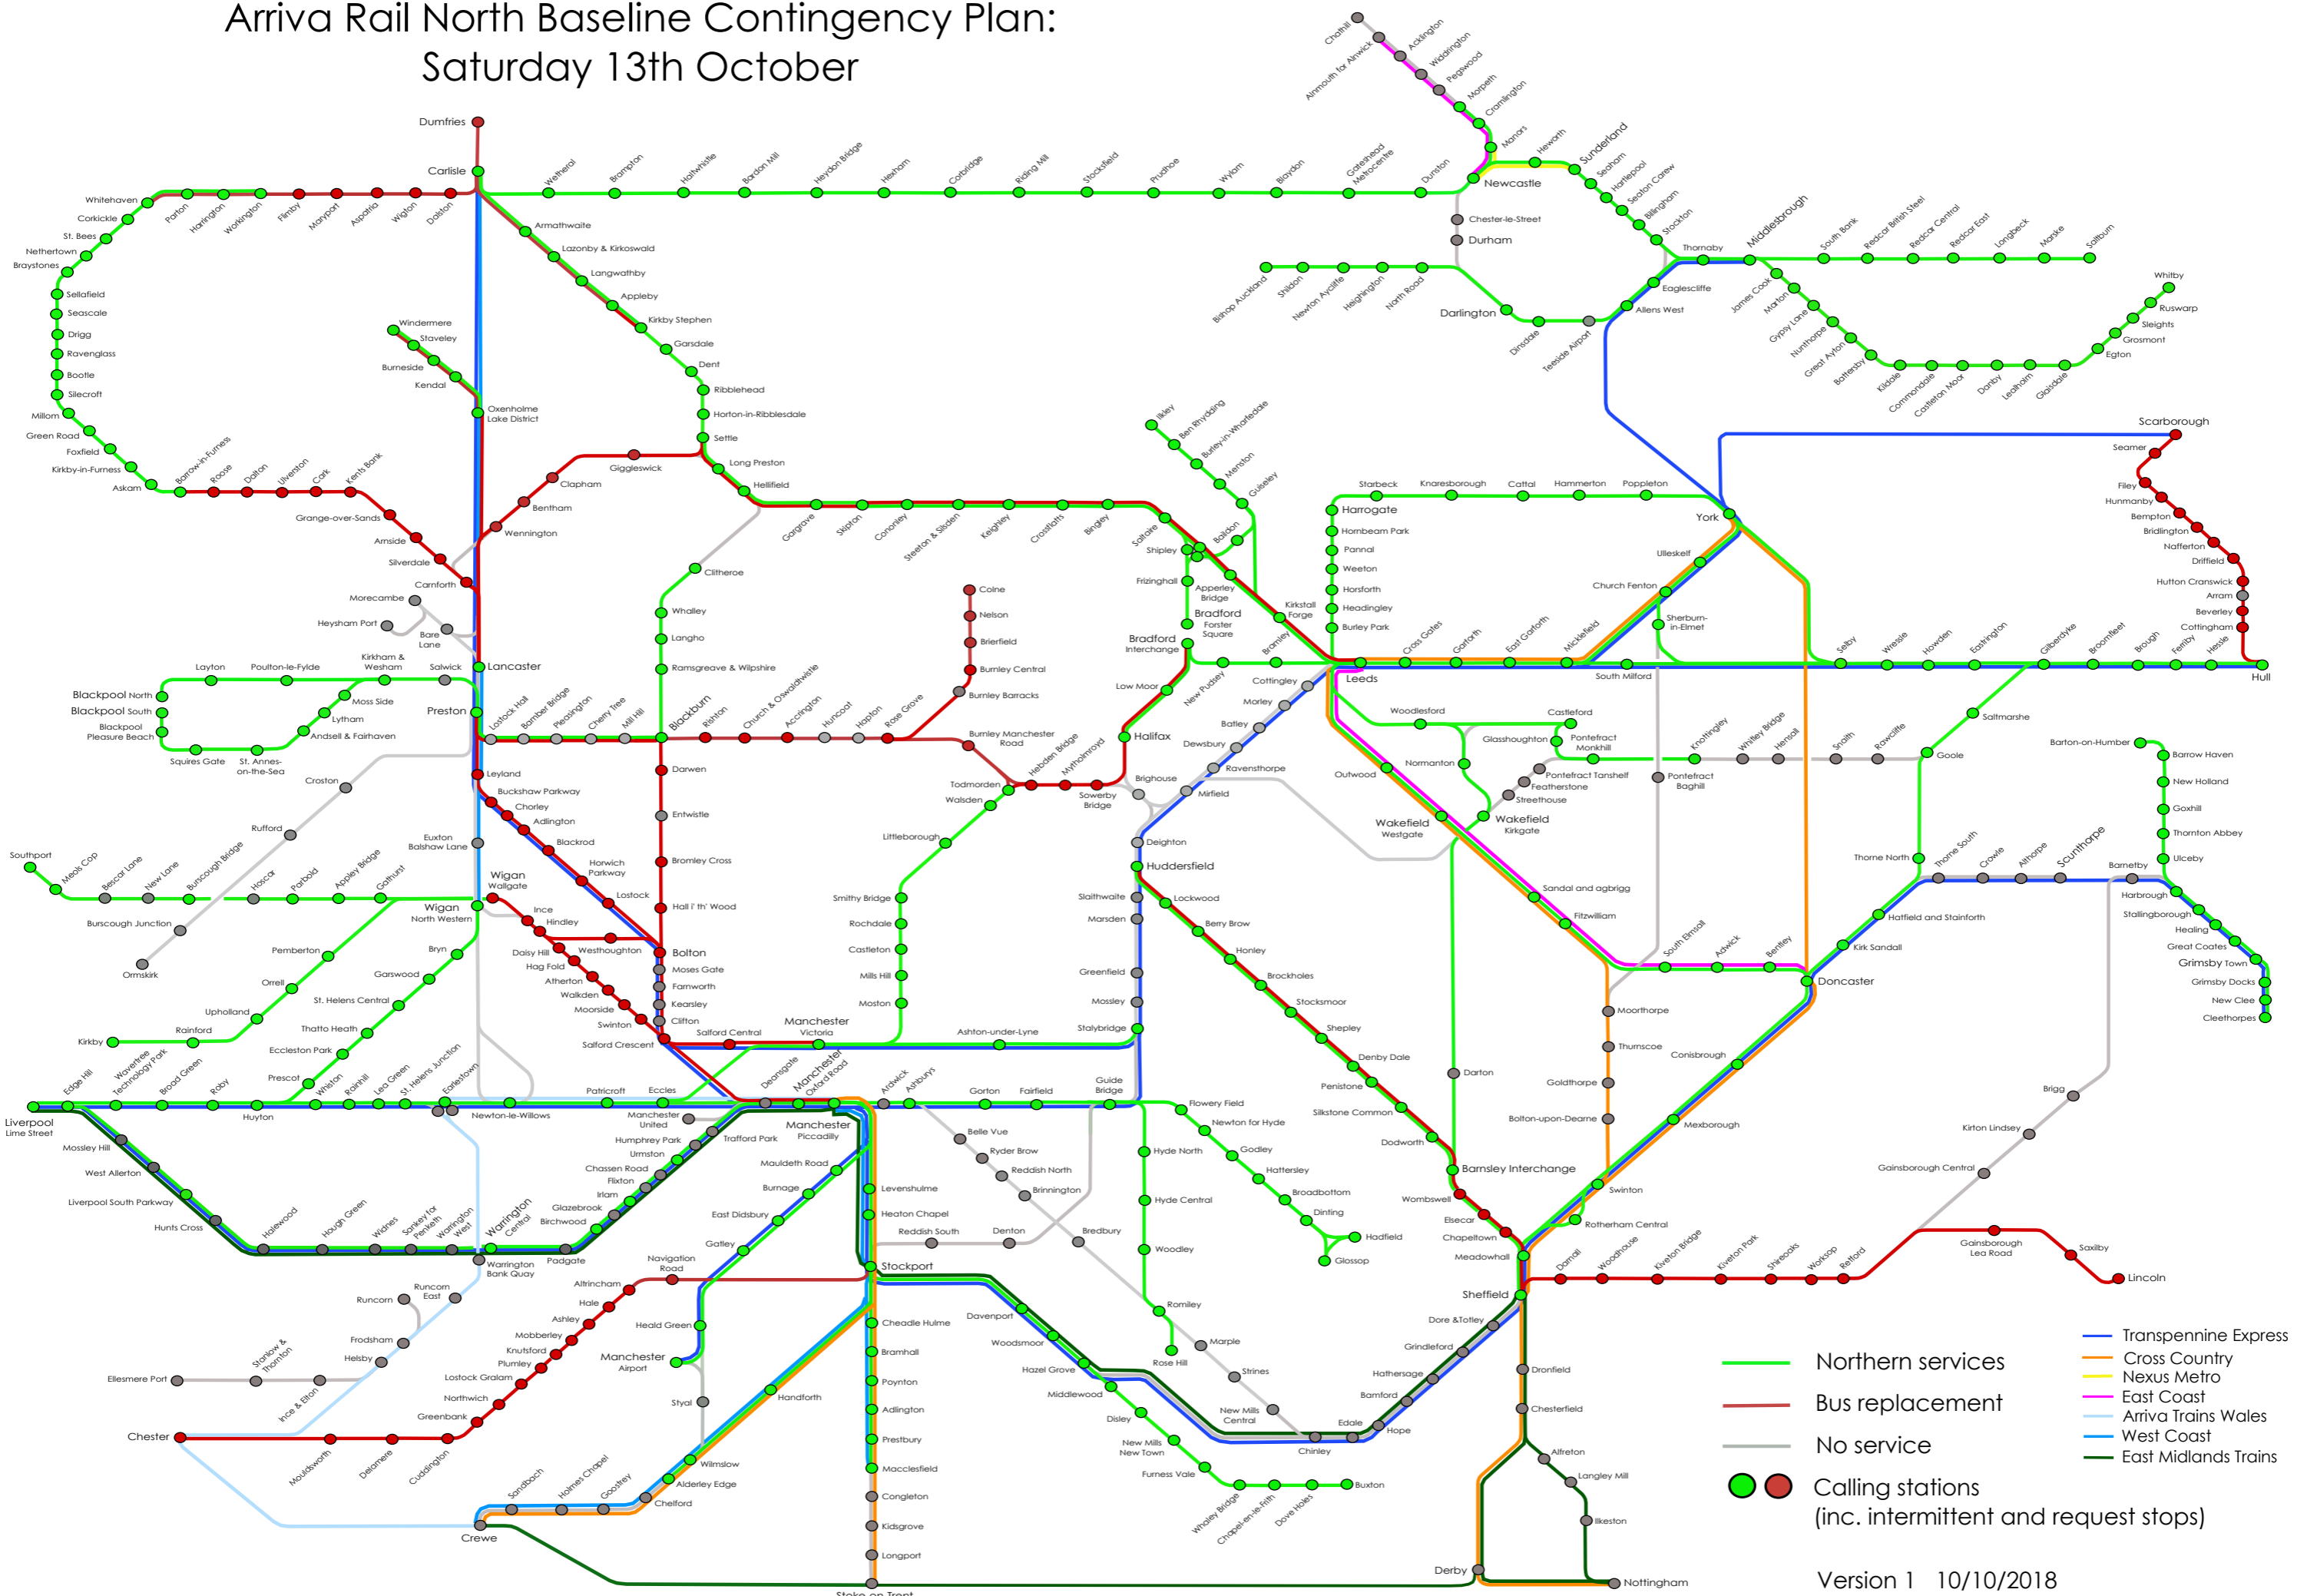

# Arriva Rail North Baseline Contingency Plan: Saturday 13th October

- Transpennine Express
- Northern services
- Cross Country
- Nexus Metro
- Bus replacement
- East Coast
- Arriva Trains Wales
- West Coast
- East Midlands Trains
- ● Calling stations (inc. intermittent and request stops)