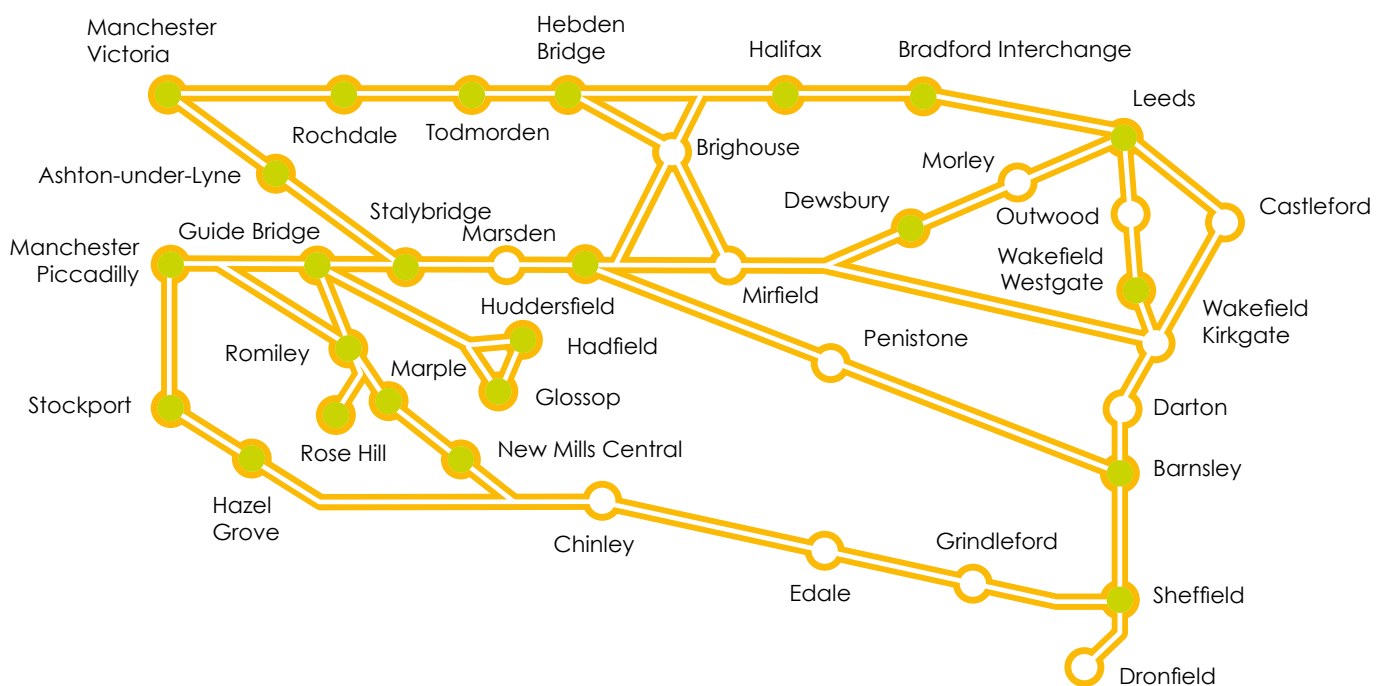

# SOUTH PENNINES DAY RANGER

- Not all stations are shown on the maps.
- Valid on all train operating companies' services on the maps with the exception of Grand Central and Hull Trains.